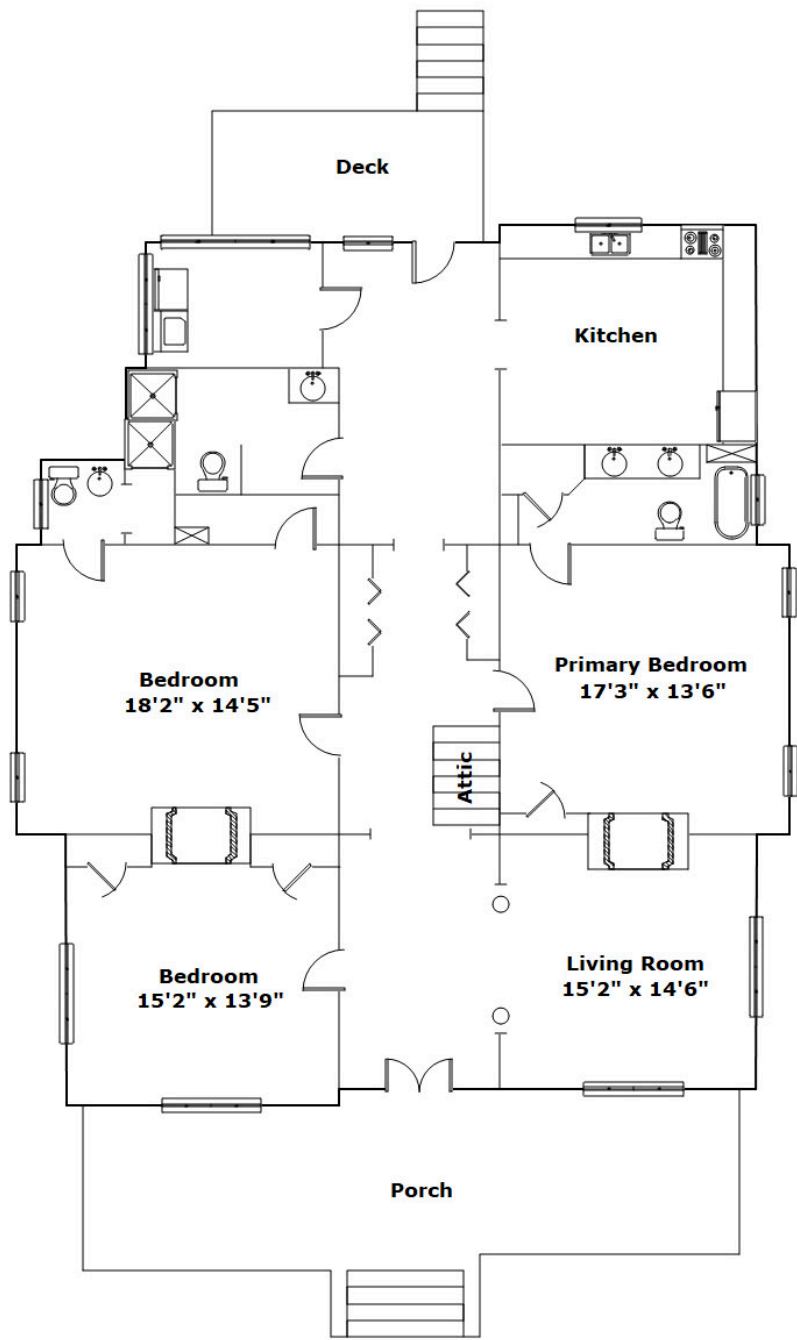

1603 Nance St
Newberry,, SC 29108

Virtual Tour:
<https://tours.look2homes.com/index/27756>

Crystal Stringfellow

Cell Phone: 803-804-3467

sold@homesbycrystalandco.com

Information is deemed reliable but not guaranteed!