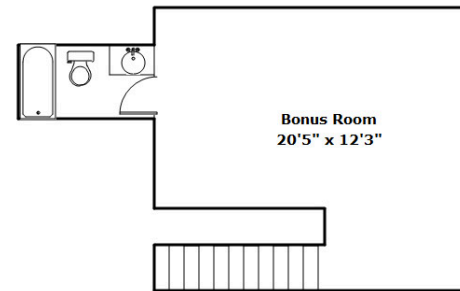

Information is deemed reliable but not guaranteed!

Virtual Tour:

<https://tours.look2homes.com/index/27520>

Karl Radley

Office Phone: 803-732-2200

Cell Phone: 803-262-1058

kradleysc@gmail.com