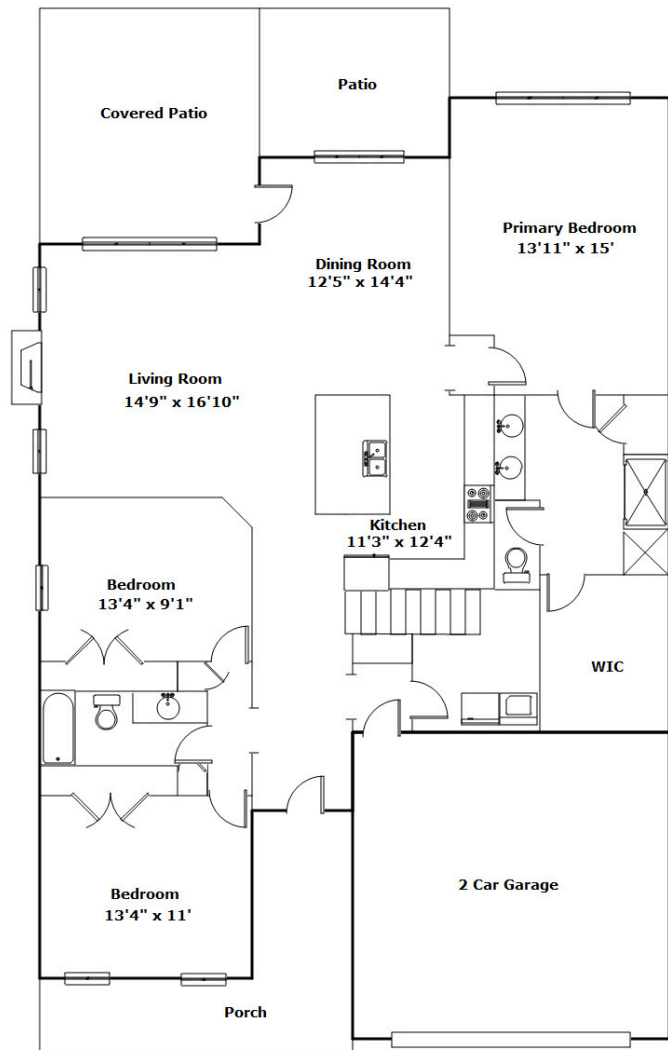

Information is deemed reliable but not guaranteed!

Virtual Tour:

<https://tours.look2homes.com/index/27520>

Karl Radley

Office Phone: 803-732-2200

Cell Phone: 803-262-1058

kradleysc@gmail.com