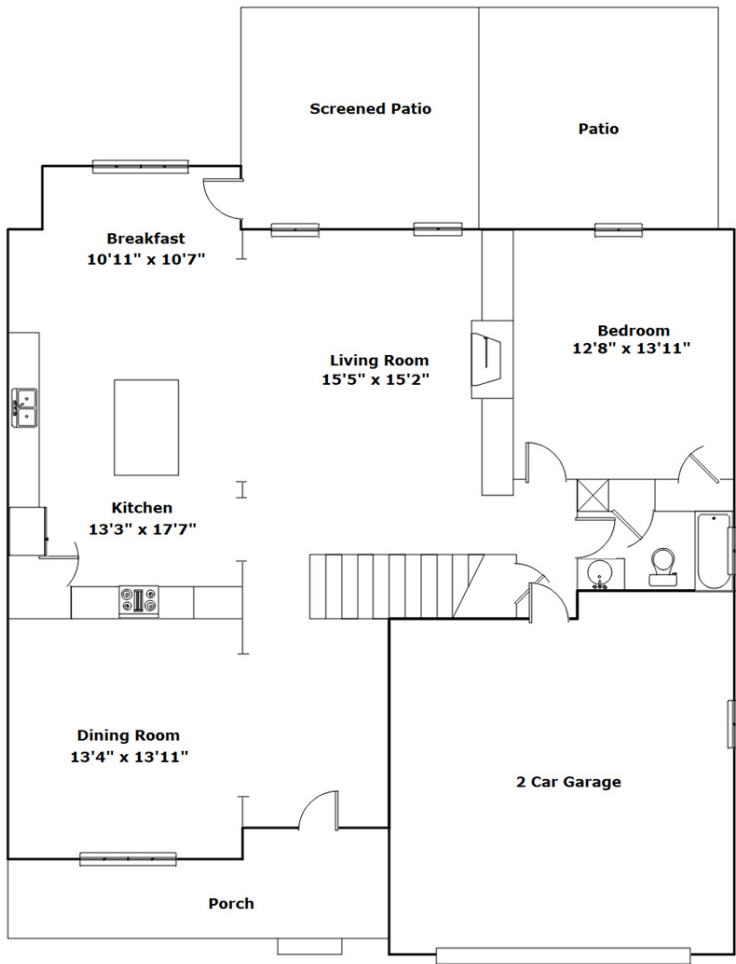

Information is deemed reliable but not guaranteed!

Virtual Tour:

<https://tours.look2homes.com/index/27444>

Angela Peterson

Cell Phone: 803-530-3195

angelapetersonsc@gmail.com

<http://www.angelapetersonsc.com/realestateagent-office/lexington-sc-29072-angelapeterson->

id28523733.html