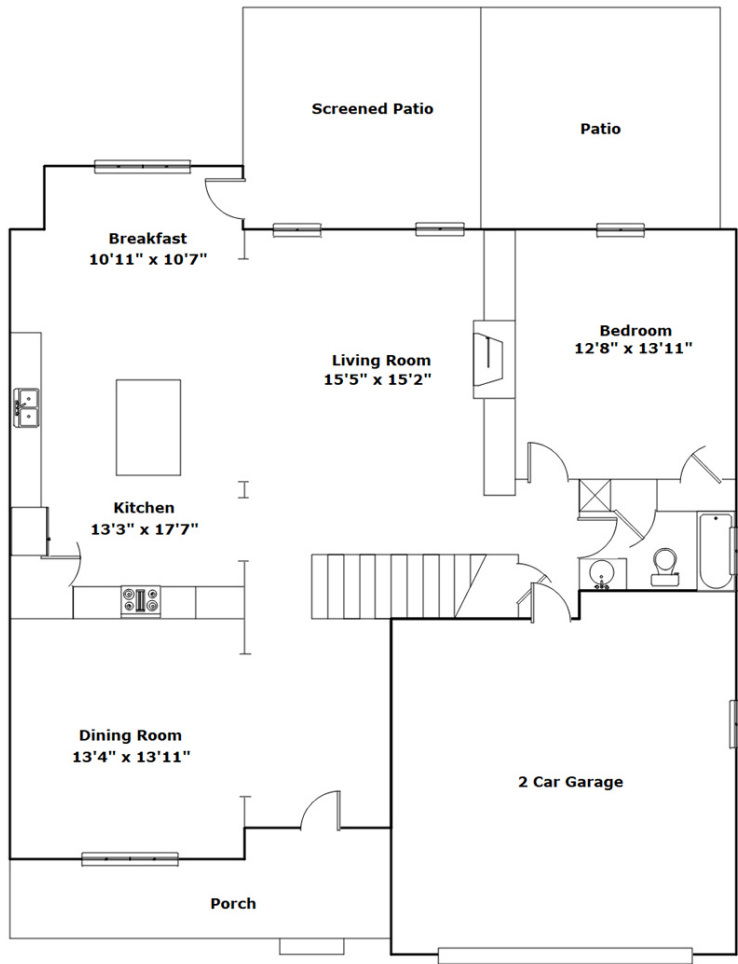

Information is deemed reliable but not guaranteed!

Virtual Tour:

<https://tours.look2homes.com/index/27444>

Angela Peterson

Cell Phone: 803-530-3195

angelapetersonsc@gmail.com

<http://www.angelapetersonsc.com/realestateagent-office/lexington-sc-29072-angelapeterson->

id28523733.html