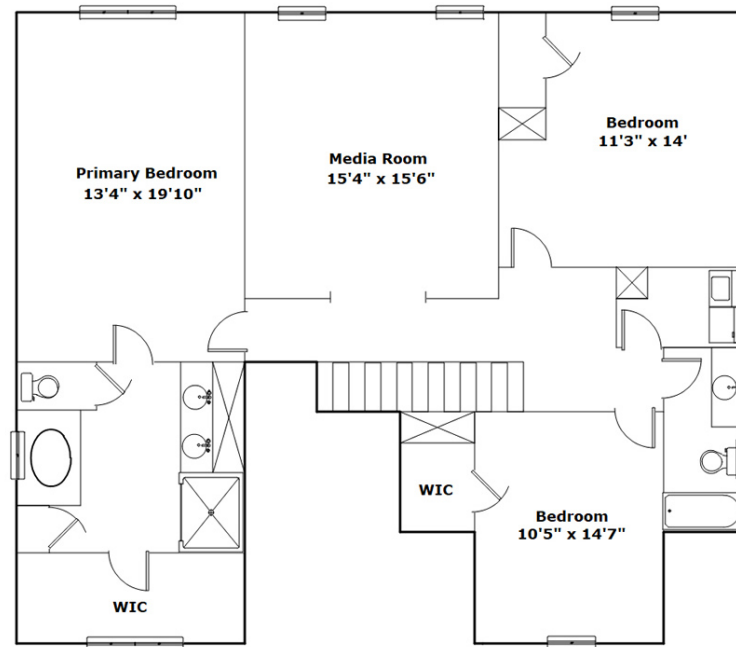

Information is deemed reliable but not guaranteed!

Virtual Tour:

<https://tours.look2homes.com/index/27444>

Angela Peterson

Cell Phone: 803-530-3195

angelapetersonsc@gmail.com

<http://www.angelapetersonsc.com/realestateagent-office/lexington-sc-29072-angelapeterson->

id28523733.html