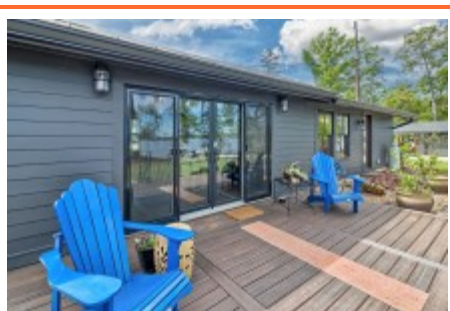

NextHome
SPECIALISTS

**196 Haywain Dr
Chapin,, SC 29036**

Virtual Tour:
<https://tours.look2homes.com/index/27377>

Terri Scheper
Office Phone: 803-600-4485
Cell Phone: 803-600-4485
terrinxthome@gmail.com
<http://www.29036info.com>