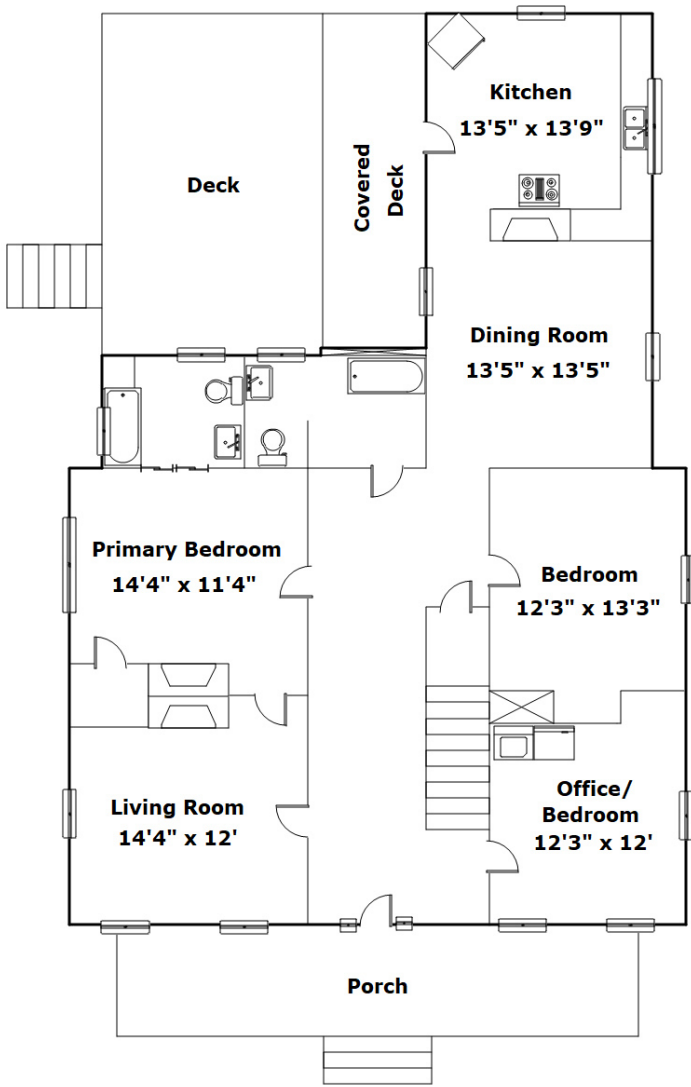

Information is deemed reliable but not guaranteed!

Virtual Tour:

<https://tours.look2homes.com/index/27274>