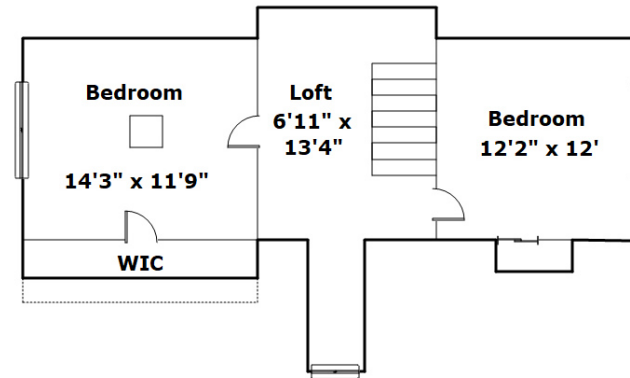

Information is deemed reliable but not guaranteed!

Virtual Tour:

<https://tours.look2homes.com/index/27274>