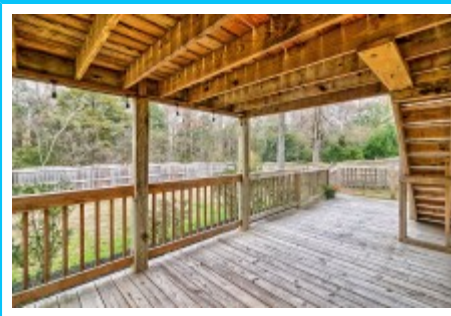

real

260 Eagle Pointe Dr
Chapin,, SC 29036

Virtual Tour:

<https://tours.look2homes.com/index/27230>

Julia Bauerschmidt

Office Phone: 803-882-3656

Cell Phone: 803-882-3656

jbauerschmidt@icloud.com