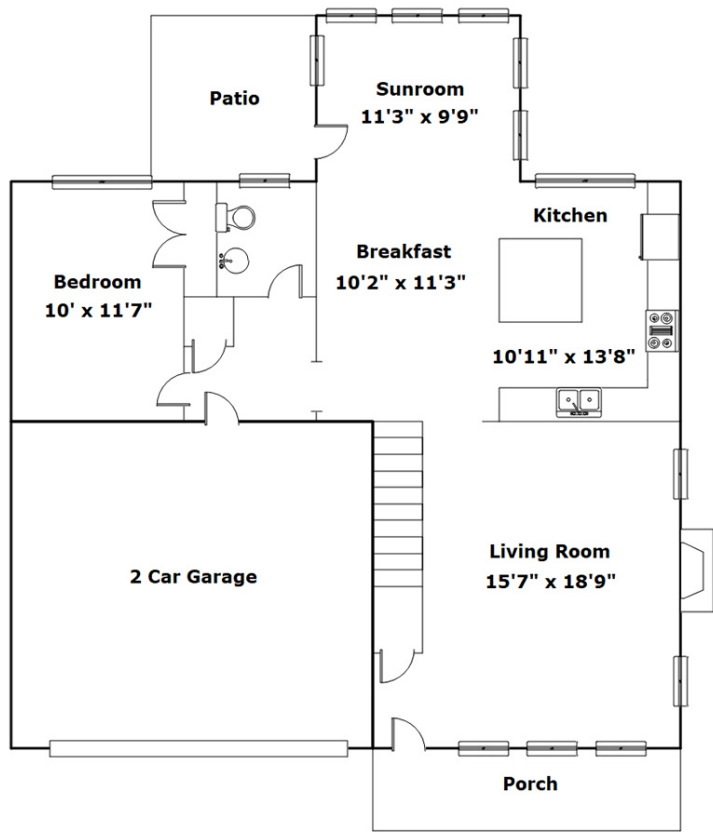

523 Flat Creek Dr
Blythewood,, SC 29016

Virtual Tour:
<https://tours.look2homes.com/index/27104>

Gayle Haddock & Laura Hardy

Cell Phone: 803-530-1727

gayle@rhizahomes.com

Information is deemed reliable but not guaranteed!