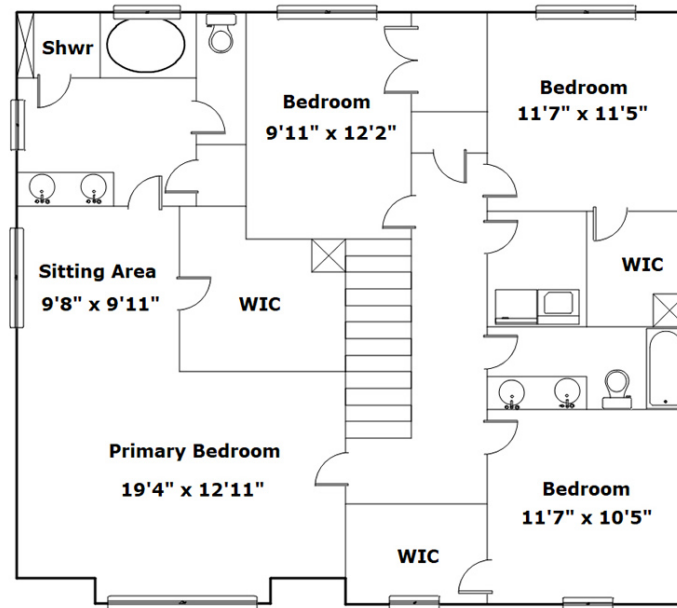

523 Flat Creek Dr
Blythewood,, SC 29016

Virtual Tour:
<https://tours.look2homes.com/index/27104>

Gayle Haddock & Laura Hardy

Cell Phone: 803-530-1727

gayle@rhizahomes.com

Information is deemed reliable but not guaranteed!