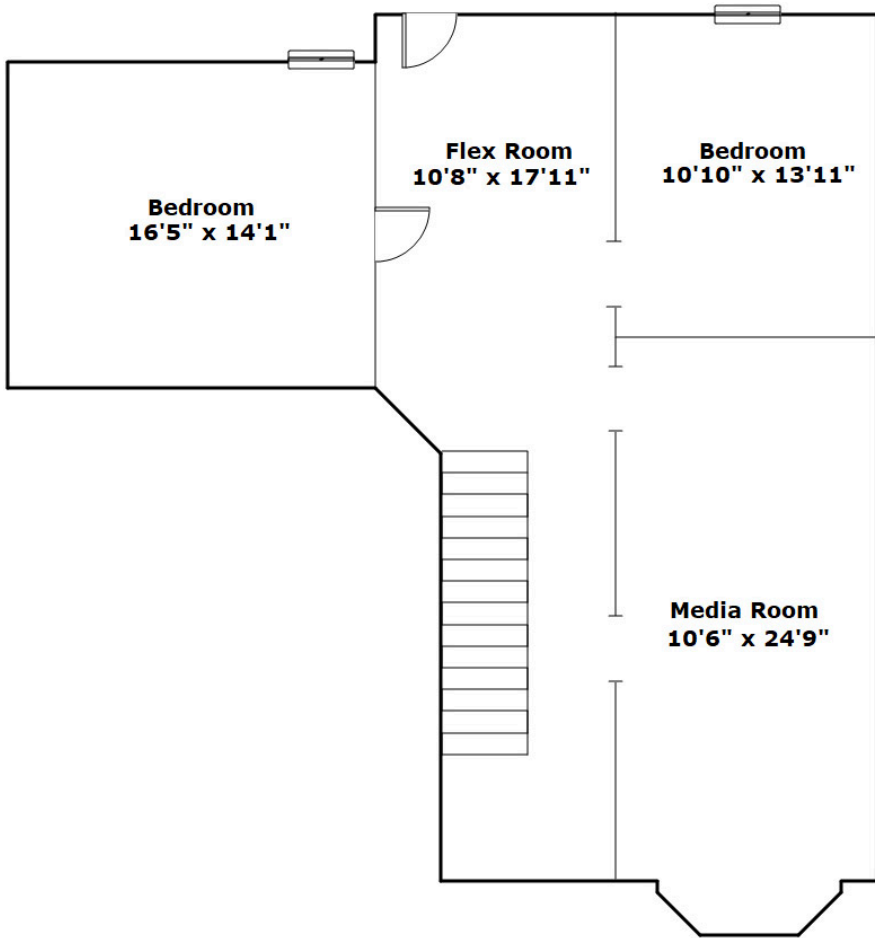

Information is deemed reliable but not guaranteed!

Virtual Tour:

<https://tours.look2homes.com/index/26627>

Terri Scheper

Office Phone: 803-600-4485

Cell Phone: 803-600-4485

terrinxthome@gmail.com

<http://www.29036info.com>