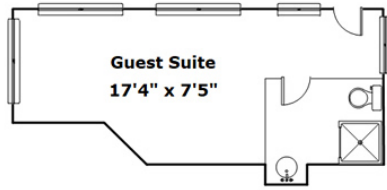

Information is deemed reliable but not guaranteed!

Virtual Tour:

<https://tours.look2homes.com/index/26475>

Connie Yates

Cell Phone: 704-877-9668

connie@connieyateshomes.com