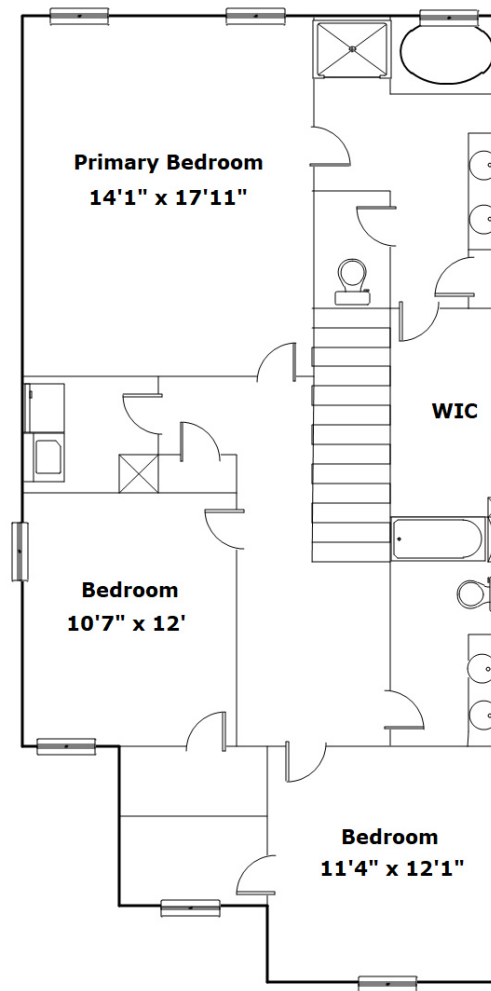

kw
KELLERWILLIAMS.

227 Bickley View Ct
Chapin,, SC 29036

Virtual Tour:
<https://tours.look2homes.com/index/26449>

Nathan Arnold

Cell Phone: 803-556-6652

nathanarnold@kw.com

Information is deemed reliable but not guaranteed!