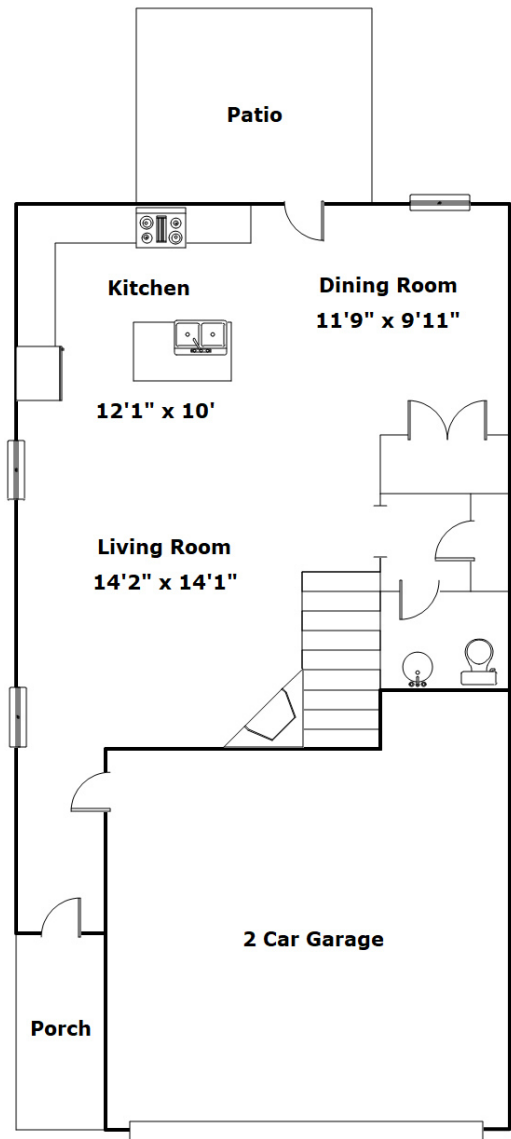

kw
KELLERWILLIAMS.

227 Bickley View Ct
Chapin,, SC 29036

Virtual Tour:
<https://tours.look2homes.com/index/26449>

Nathan Arnold

Cell Phone: 803-556-6652

nathanarnold@kw.com

Information is deemed reliable but not guaranteed!