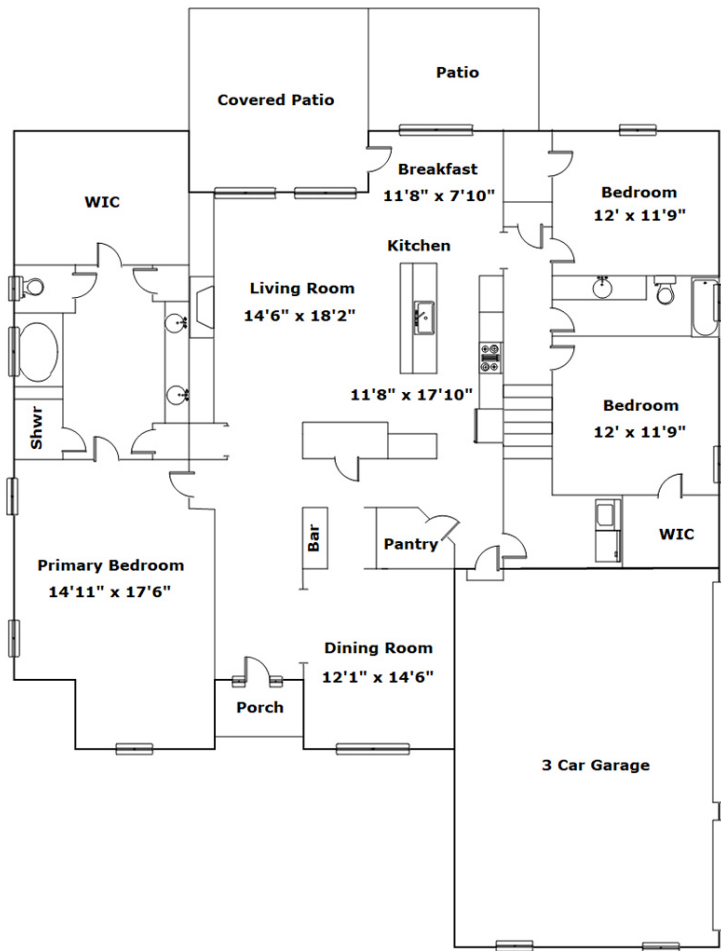

Information is deemed reliable but not guaranteed!

Virtual Tour:

<https://tours.look2homes.com/index/26369>

Angela Peterson

Cell Phone: 803-530-3195

angelapetersonsc@gmail.com

<http://www.angelapetersonsc.com/realestateagent-office/lexington-sc-29072-angelapeterson->

id28523733.html