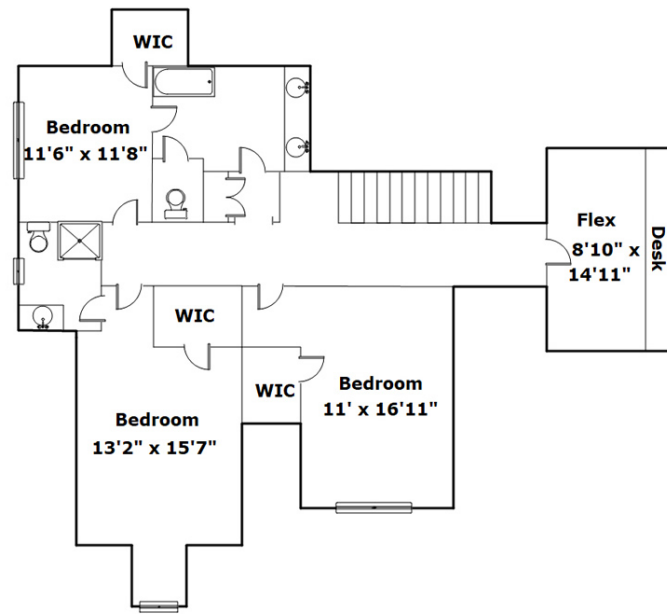

Information is deemed reliable but not guaranteed!

Virtual Tour:

<https://tours.look2homes.com/index/26352>

Margaret-Ann Ashburn

Cell Phone: 803-261-3646

maggie@margaret-ann.com

<http://https://www.ashburngroup.com/>