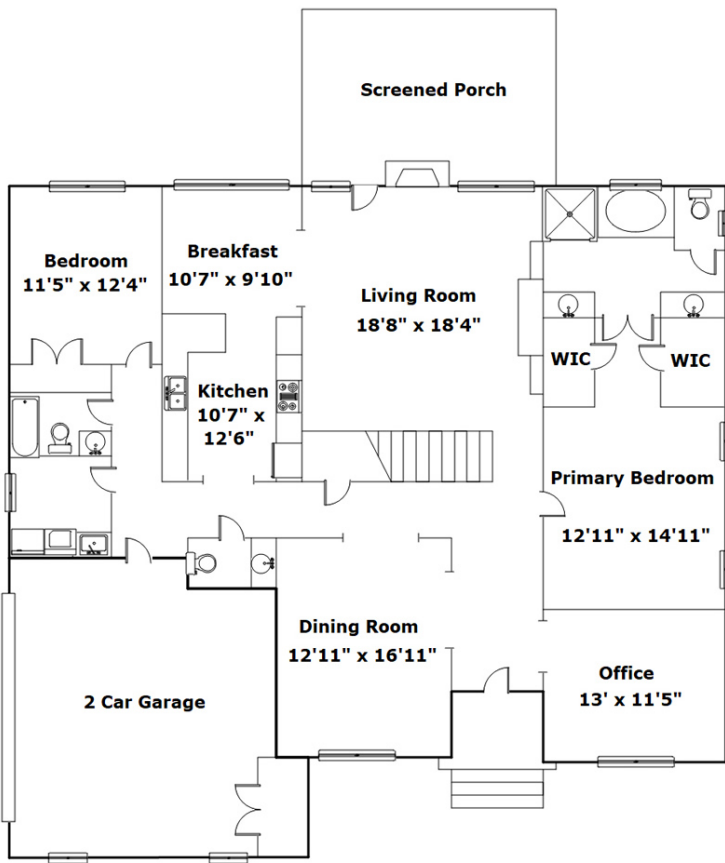

Information is deemed reliable but not guaranteed!

Virtual Tour:

<https://tours.look2homes.com/index/26352>

Margaret-Ann Ashburn

Cell Phone: 803-261-3646

maggie@margaret-ann.com

<http://https://www.ashburngroup.com/>