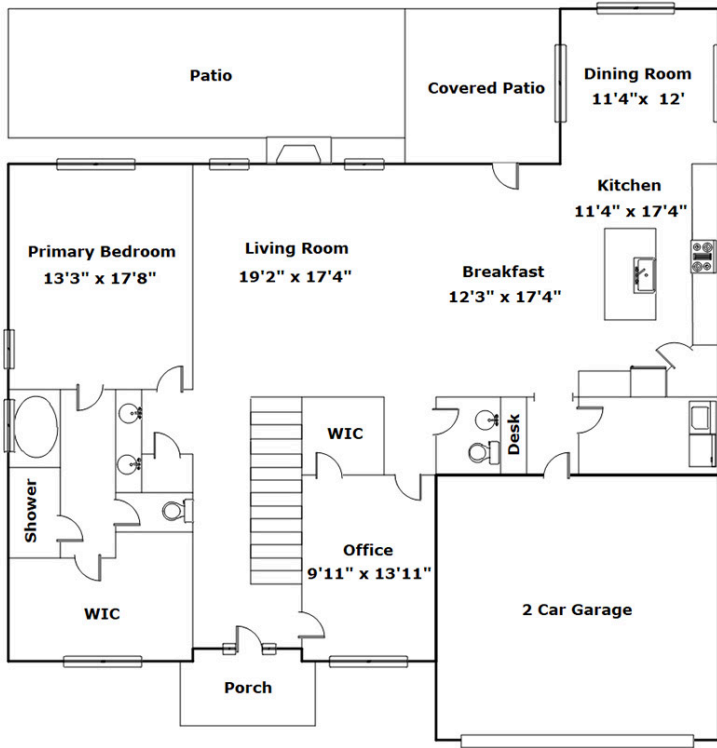

Information is deemed reliable but not guaranteed!

Virtual Tour:

<https://tours.look2homes.com/index/26259>

Angela Peterson

Cell Phone: 803-530-3195

angelapetersonsc@gmail.com

[http://www.angelapetersonsc.com/realestateagent-office/lexington-sc-29072-angelapeterson-](http://www.angelapetersonsc.com/realestateagent-office/lexington-sc-29072-angelapeterson-id28523733.html)

[id28523733.html](http://www.angelapetersonsc.com/realestateagent-office/lexington-sc-29072-angelapeterson-id28523733.html)