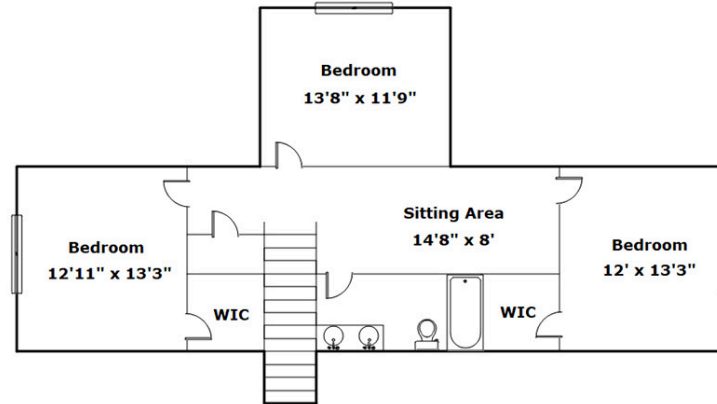

Information is deemed reliable but not guaranteed!

Virtual Tour:

<https://tours.look2homes.com/index/26259>

Angela Peterson

Cell Phone: 803-530-3195

angelapetersonsc@gmail.com

[http://www.angelapetersonsc.com/realestateagent-office/lexington-sc-29072-angelapeterson-](http://www.angelapetersonsc.com/realestateagent-office/lexington-sc-29072-angelapeterson-id28523733.html)

[id28523733.html](http://www.angelapetersonsc.com/realestateagent-office/lexington-sc-29072-angelapeterson-id28523733.html)