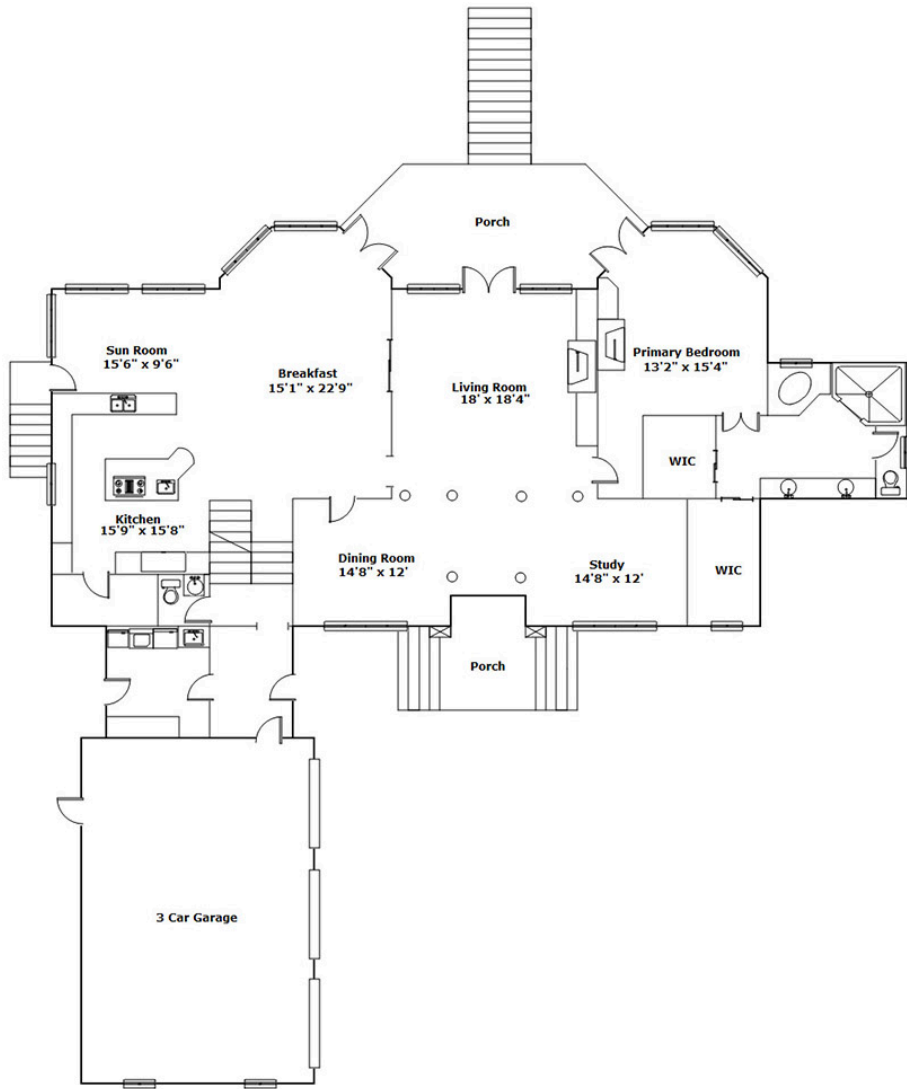

**1252 Morning Shore Dr
Lexington,, SC 29072**

Virtual Tour:
<https://tours.look2homes.com/index/26218>

Stephanie Witthoeft
Cell Phone: 803-351-5767
soldbystephw@gmail.com

Information is deemed reliable but not guaranteed!