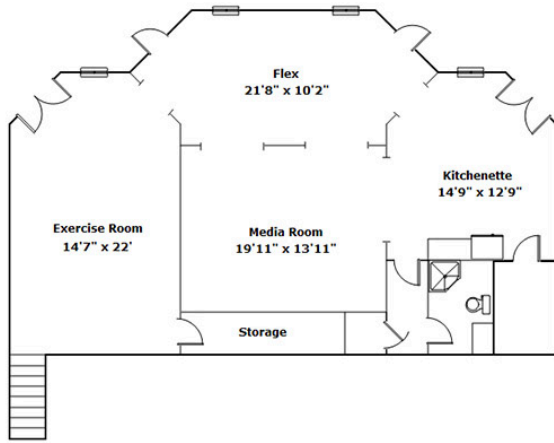

**1252 Morning Shore Dr
Lexington,, SC 29072**

Virtual Tour:
<https://tours.look2homes.com/index/26218>

Stephanie Witthoeft
Cell Phone: 803-351-5767
soldbystephw@gmail.com

Information is deemed reliable but not guaranteed!