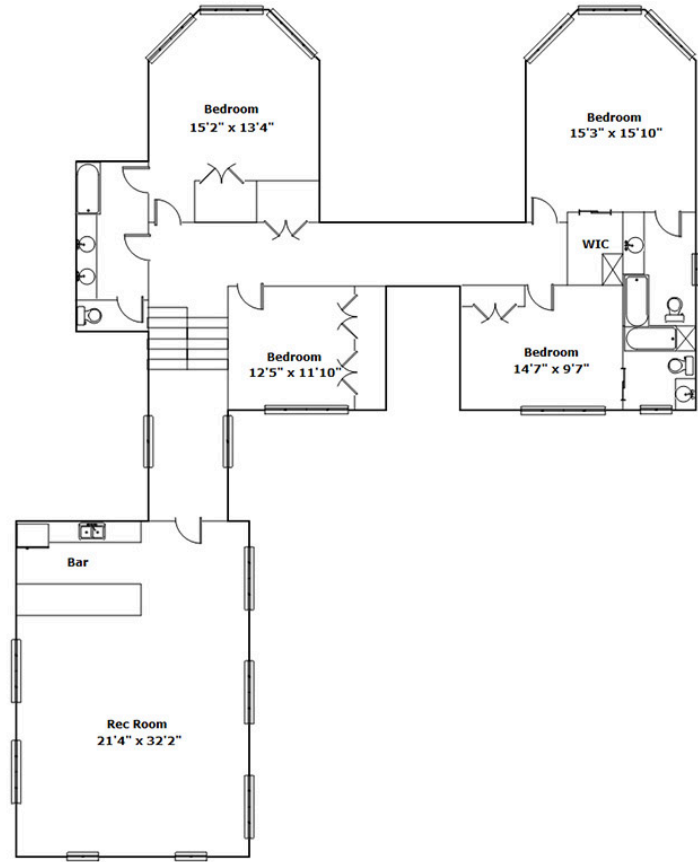

**1252 Morning Shore Dr
Lexington,, SC 29072**

Virtual Tour:
<https://tours.look2homes.com/index/26218>

Stephanie Witthoeft
Cell Phone: 803-351-5767
soldbystephw@gmail.com

Information is deemed reliable but not guaranteed!