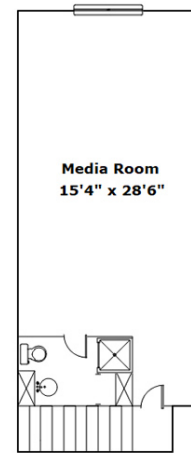

**133 Westlake Farms Dr
Blythewood,, SC 29016**

Virtual Tour:
<https://tours.look2homes.com/index/26141>

Connie Lollis
Cell Phone: 803-239-7270
Connie@ConnieLollis.com

Information is deemed reliable but not guaranteed!