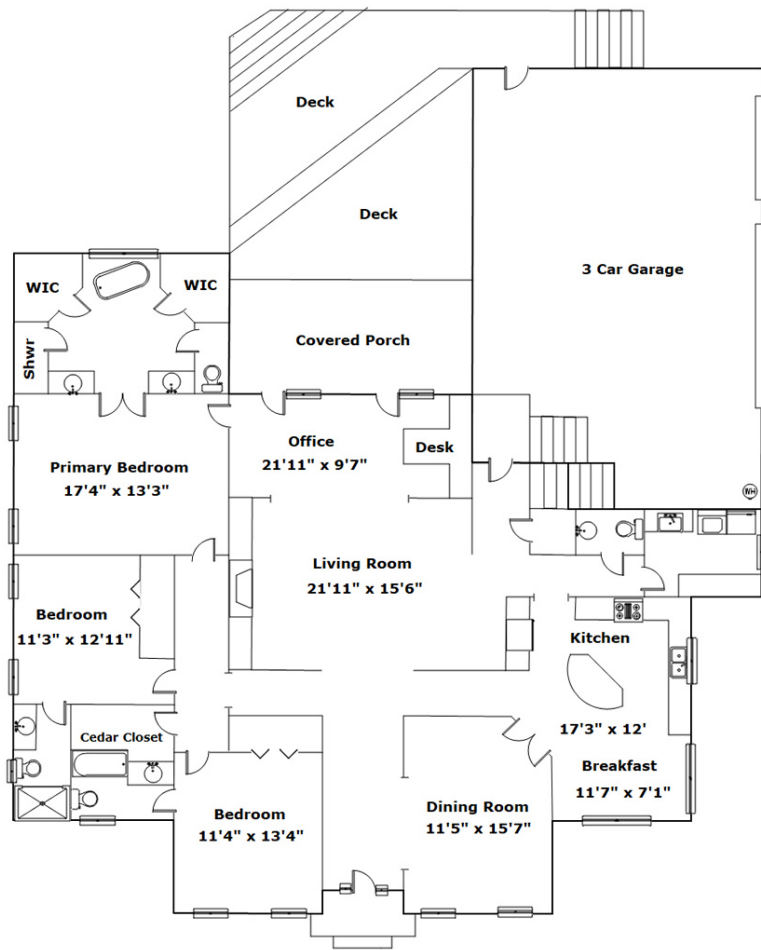

**133 Westlake Farms Dr
Blythewood,, SC 29016**

Virtual Tour:
<https://tours.look2homes.com/index/26141>

Connie Lollis
Cell Phone: 803-239-7270
Connie@ConnieLollis.com

Information is deemed reliable but not guaranteed!