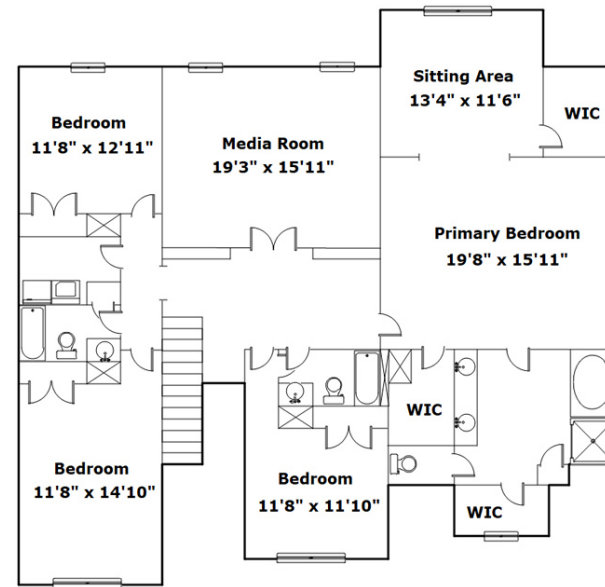

Information is deemed reliable but not guaranteed!

Virtual Tour:

<https://tours.look2homes.com/index/26133>

Tracey Leaphart

Office Phone: 803-957-5566

Cell Phone: 803-553-0881

tracey.leaphart@cbscarolinas.com