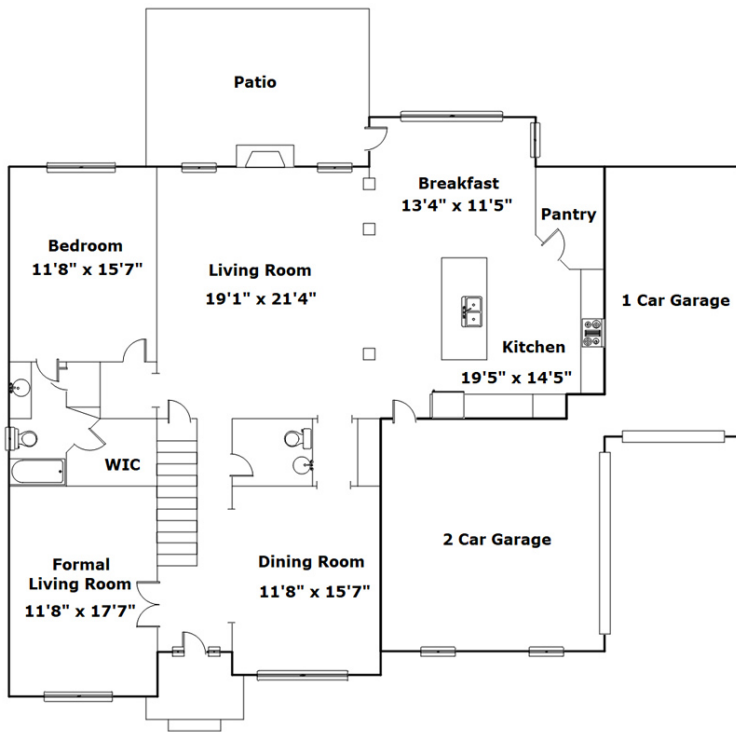

Information is deemed reliable but not guaranteed!

Virtual Tour:

<https://tours.look2homes.com/index/26133>

Tracey Leaphart

Office Phone: 803-957-5566

Cell Phone: 803-553-0881

tracey.leaphart@cbscarolinas.com