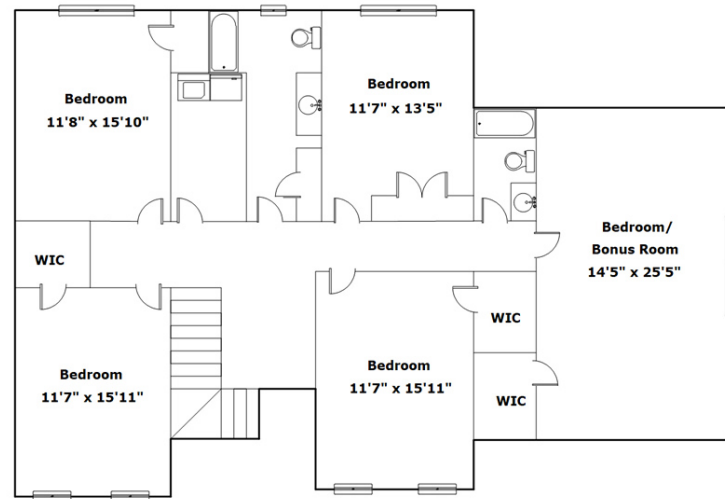

Information is deemed reliable but not guaranteed!

Virtual Tour:

<https://tours.look2homes.com/index/26102>

Margaret-Ann Ashburn

Cell Phone: 803-261-3646

maggie@margaret-ann.com

<http://www.ashburngroup.com/>