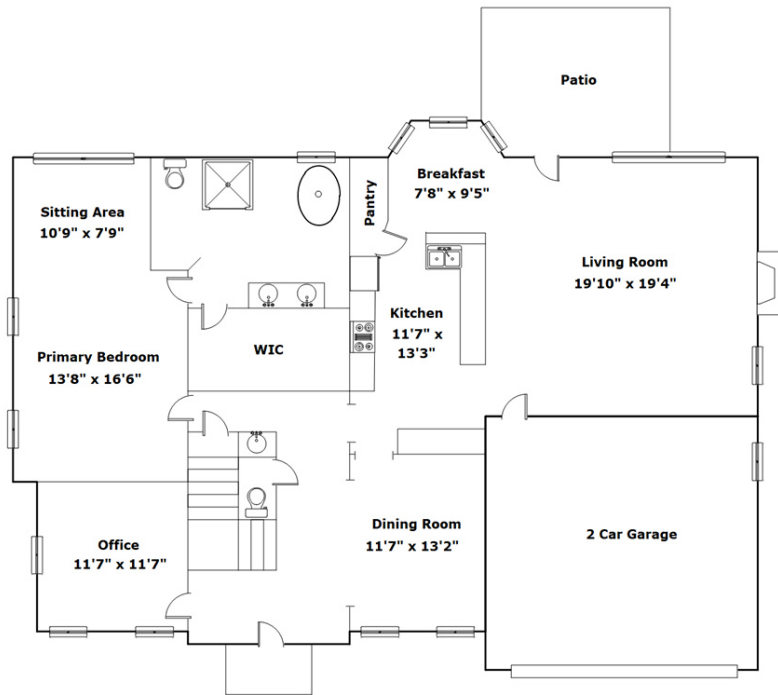

Information is deemed reliable but not guaranteed!

Virtual Tour:

<https://tours.look2homes.com/index/26102>

Margaret-Ann Ashburn

Cell Phone: 803-261-3646

maggie@margaret-ann.com

<http://www.ashburngroup.com/>