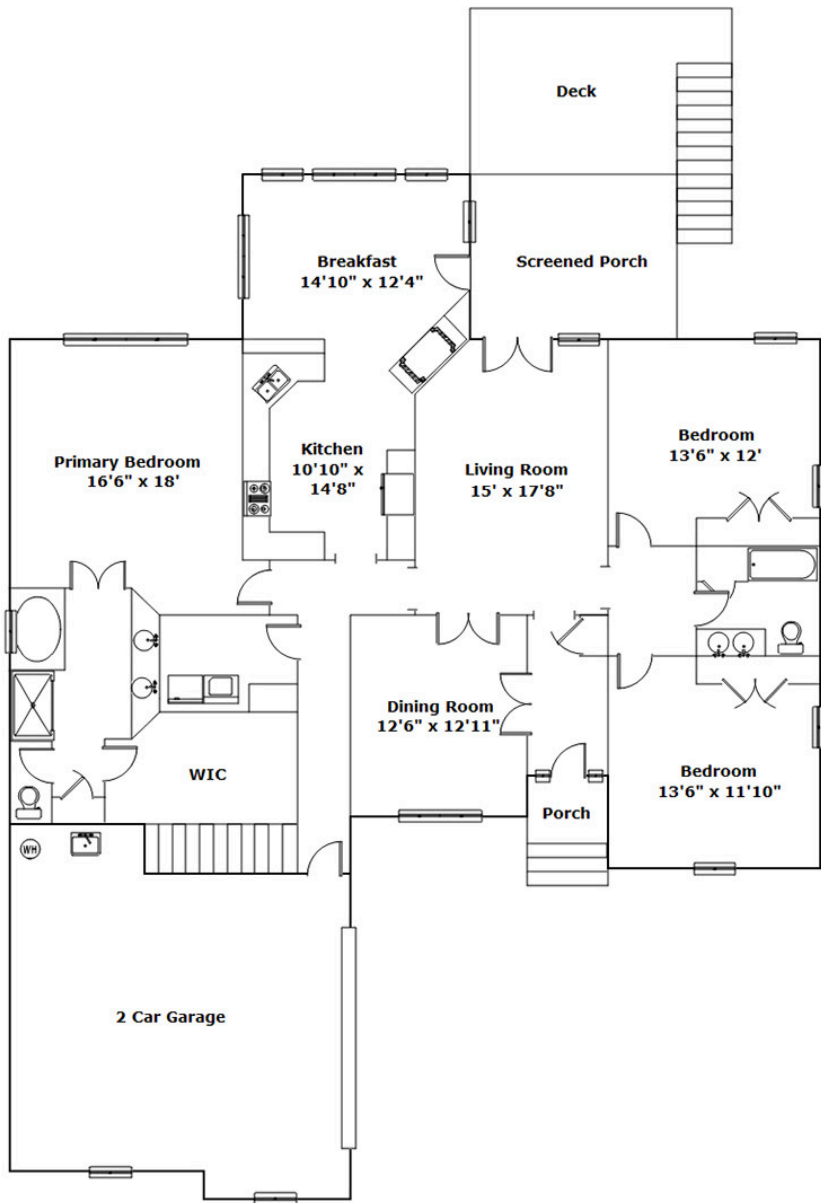

59 Holly Berry Ct
Blythewood,, SC 29016

Virtual Tour:
<https://tours.look2homes.com/index/26024>

Morris Lyles

Cell Phone: 803-261-9886

morris.lyles@era.com

<http://www.morrislyles.com/>

Information is deemed reliable but not guaranteed!