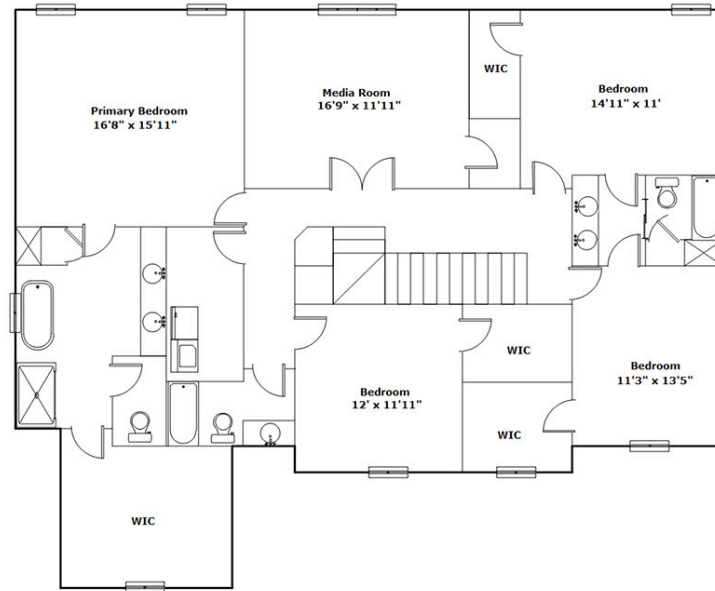

**112 Slippery Elm Circle
Blythewood,, SC 29016**

Virtual Tour:
<https://tours.look2homes.com/index/25994>

Gayle Haddock & Laura Hardy
Cell Phone: 803-530-1727
gayle@rhizahomes.com

Information is deemed reliable but not guaranteed!