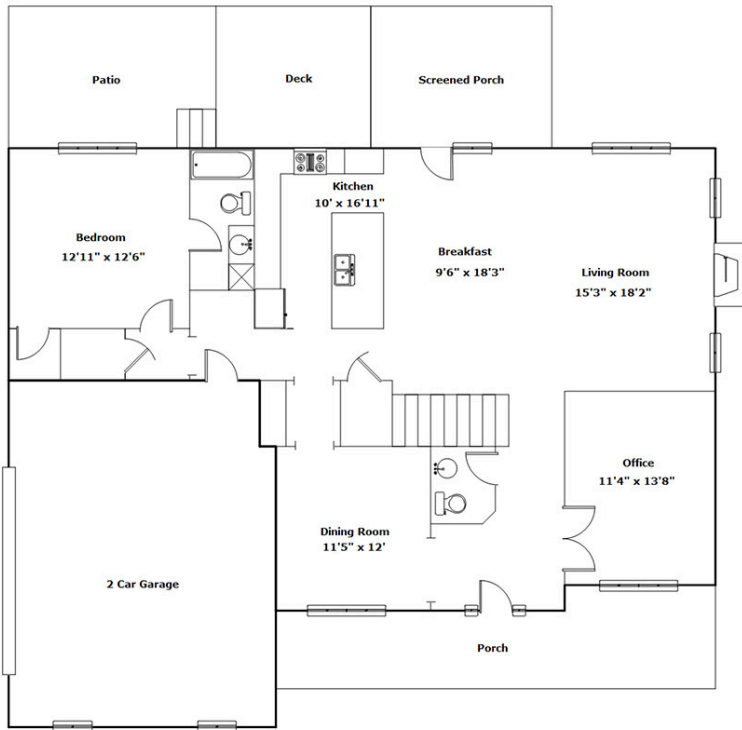

**112 Slippery Elm Circle
Blythewood,, SC 29016**

Virtual Tour:
<https://tours.look2homes.com/index/25994>

Gayle Haddock & Laura Hardy

Cell Phone: 803-530-1727

gayle@rhizahomes.com

Information is deemed reliable but not guaranteed!