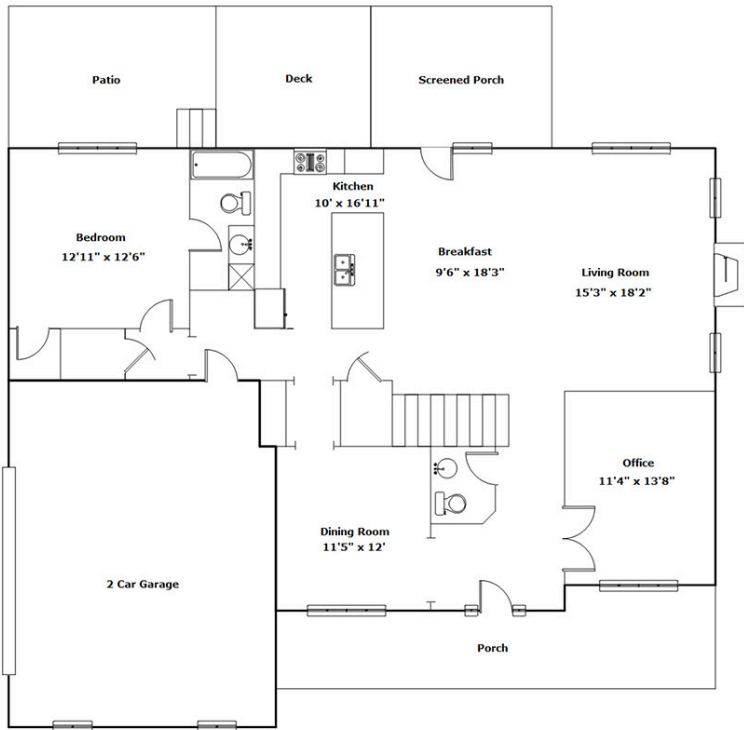

**112 Slippery Elm Circle
Blythewood,, SC 29016**

Virtual Tour:
<https://tours.look2homes.com/index/25994>

Gayle Haddock & Laura Hardy
Cell Phone: 803-530-1727
gayle@rhizahomes.com

Information is deemed reliable but not guaranteed!