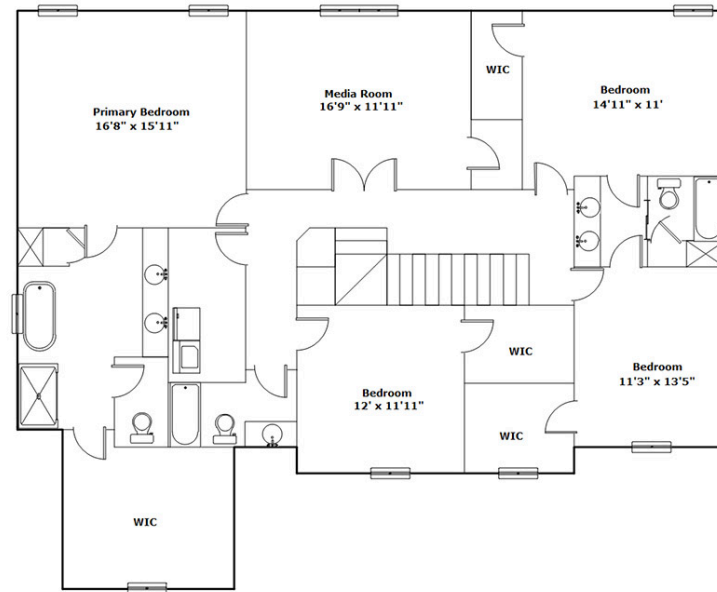

**112 Slippery Elm Circle  
Blythewood,, SC 29016**

Virtual Tour:

<https://tours.look2homes.com/index/25994>

**Gayle Haddock & Laura Hardy**

Cell Phone: 803-530-1727

gayle@rhizahomes.com

Information is deemed reliable but not guaranteed!