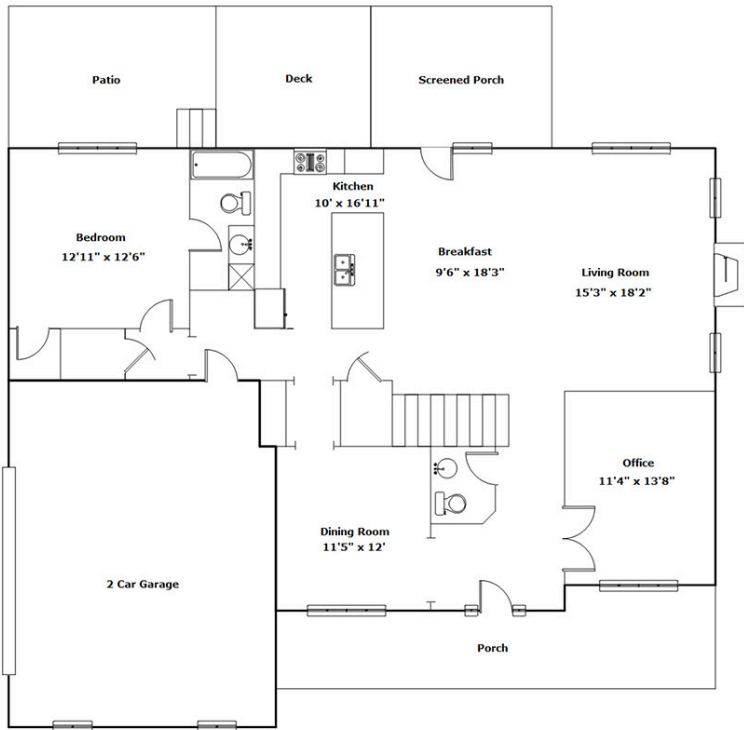

**112 Slippery Elm Circle  
Blythewood,, SC 29016**

Virtual Tour:

<https://tours.look2homes.com/index/25994>

**Gayle Haddock & Laura Hardy**

Cell Phone: 803-530-1727

gayle@rhizahomes.com

Information is deemed reliable but not guaranteed!