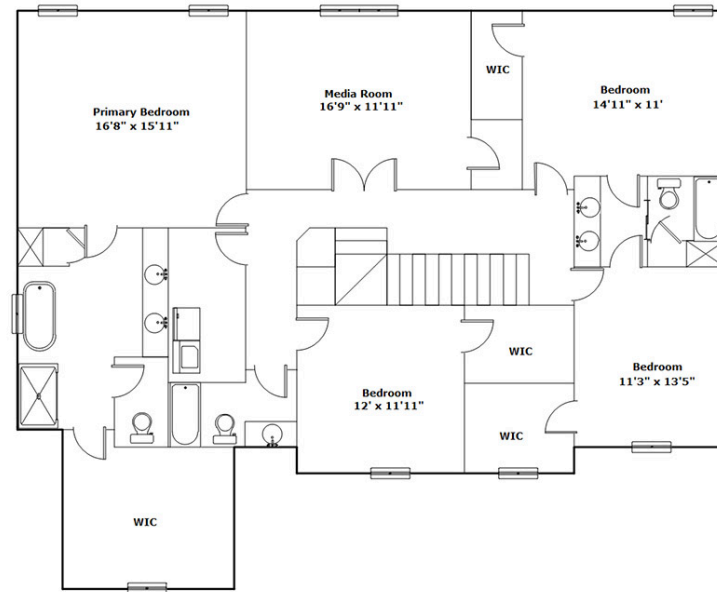

**112 Slippery Elm Circle
Blythewood,, SC 29016**

Virtual Tour:
<https://tours.look2homes.com/index/25994>

Gayle Haddock & Laura Hardy

Cell Phone: 803-530-1727

gayle@rhizahomes.com

Information is deemed reliable but not guaranteed!