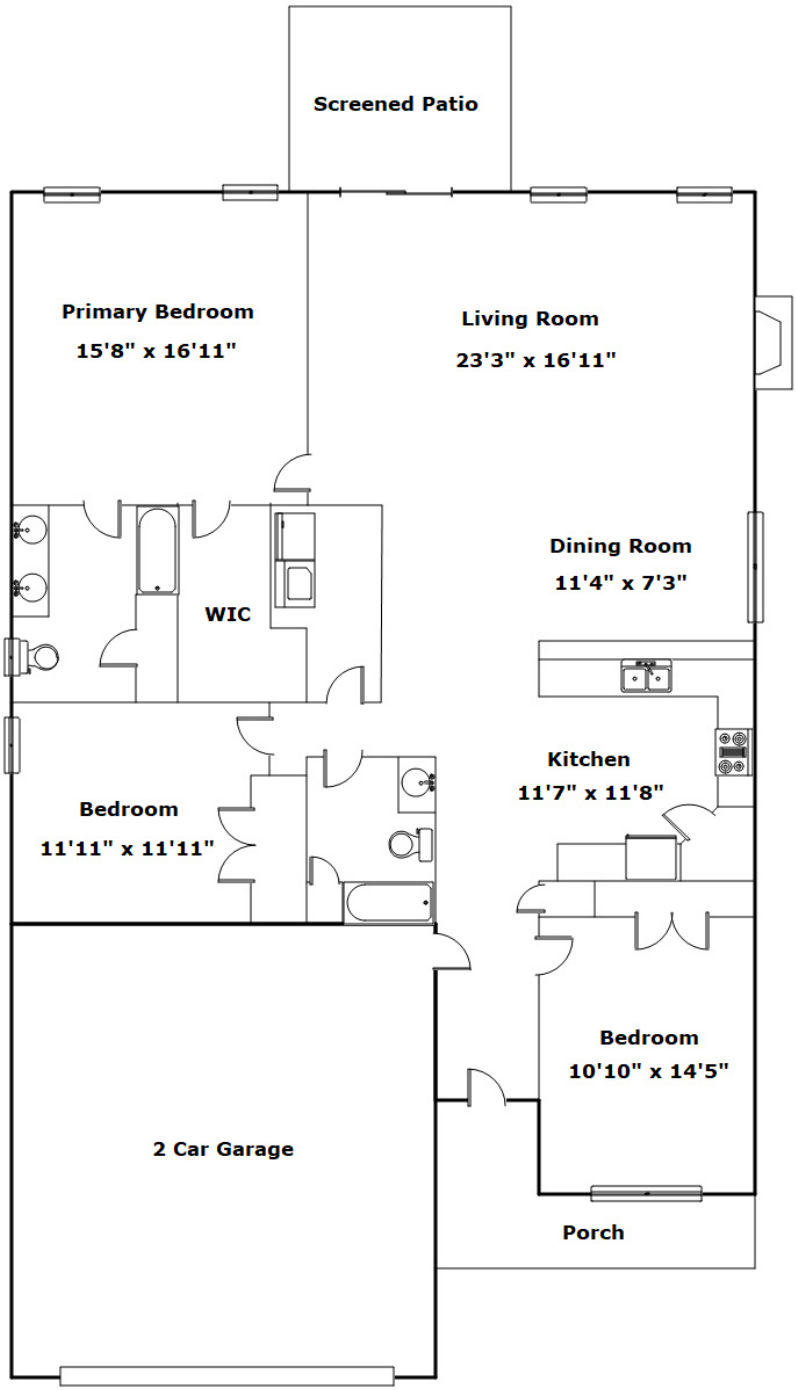

Information is deemed reliable but not guaranteed!

Screened Patio

Primary Bedroom
15'8" x 16'11"

Living Room
23'3" x 16'11"

Dining Room
11'4" x 7'3"

WIC

Kitchen
11'7" x 11'8"

Bedroom
11'11" x 11'11"

Bedroom
10'10" x 14'5"

2 Car Garage

Porch

Virtual Tour:

<https://tours.look2homes.com/index/25941>

Sarah Bennett

Cell Phone: 803-807-0505

sarah@sarahtherealtor.com