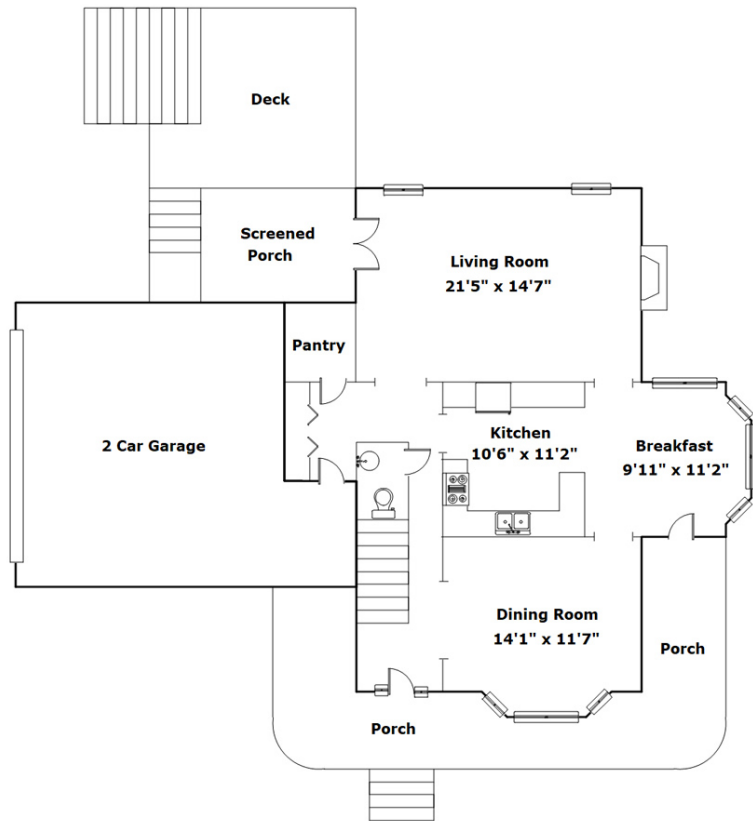

Information is deemed reliable but not guaranteed!

Information is deemed reliable but not guaranteed!

Virtual Tour:

<https://tours.look2homes.com/index/25919>

Patti Dieterly

Office Phone: 803-814-6363

Cell Phone: 803-360-4240