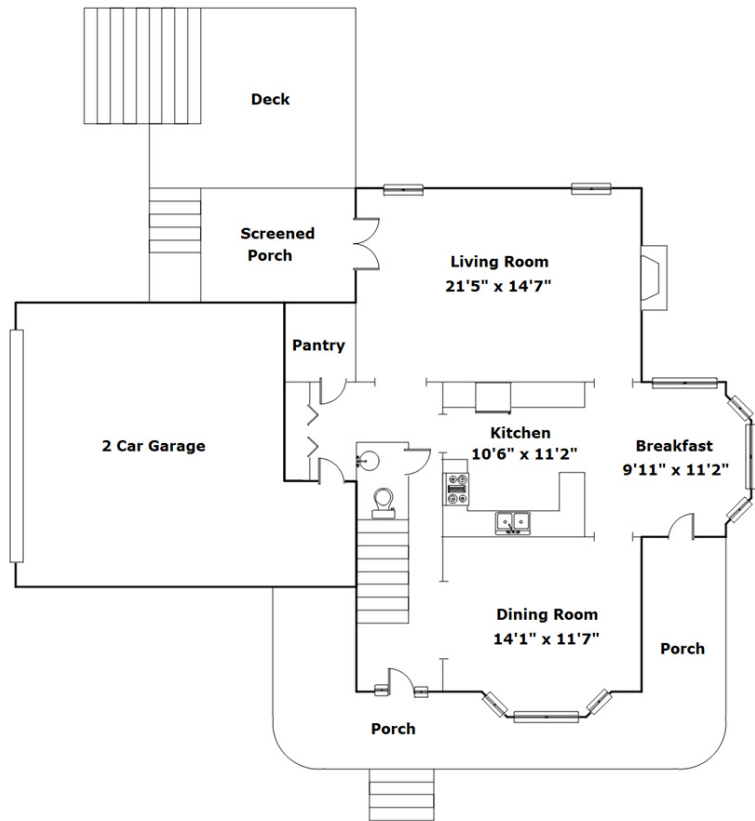

Information is deemed reliable but not guaranteed!

Information is deemed reliable but not guaranteed!

Virtual Tour:

<https://tours.look2homes.com/index/25919>

Patti Dieterly

Office Phone: 803-814-6363

Cell Phone: 803-360-4240