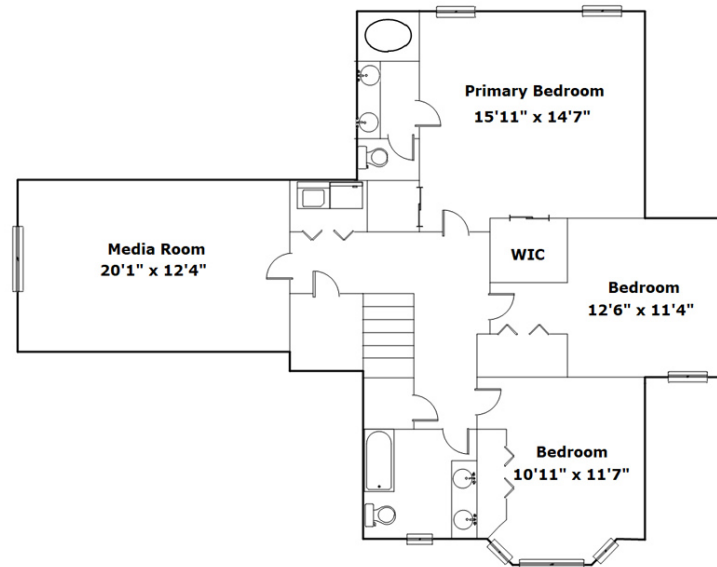

Information is deemed reliable but not guaranteed!

Information is deemed reliable but not guaranteed!

Virtual Tour:

<https://tours.look2homes.com/index/25919>

Patti Dieterly

Office Phone: 803-814-6363

Cell Phone: 803-360-4240