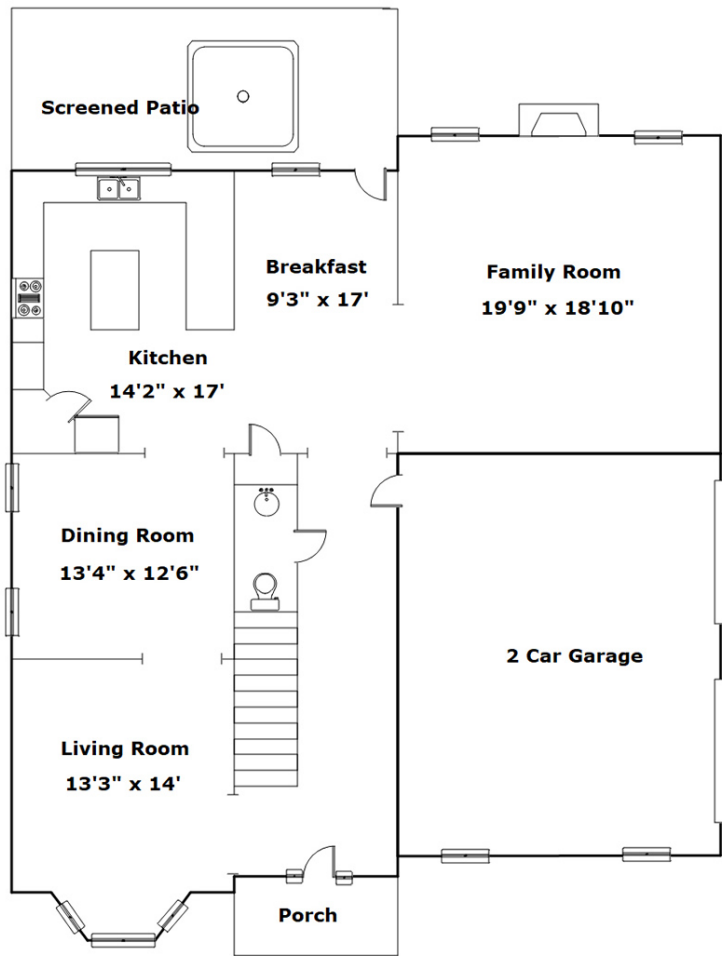

Information is deemed reliable but not guaranteed!

Virtual Tour:

<https://tours.look2homes.com/index/25918>

Terri Scheper

Office Phone: 803-600-4485

Cell Phone: 803-600-4485

terrinxthome@gmail.com

<http://www.29036info.com>