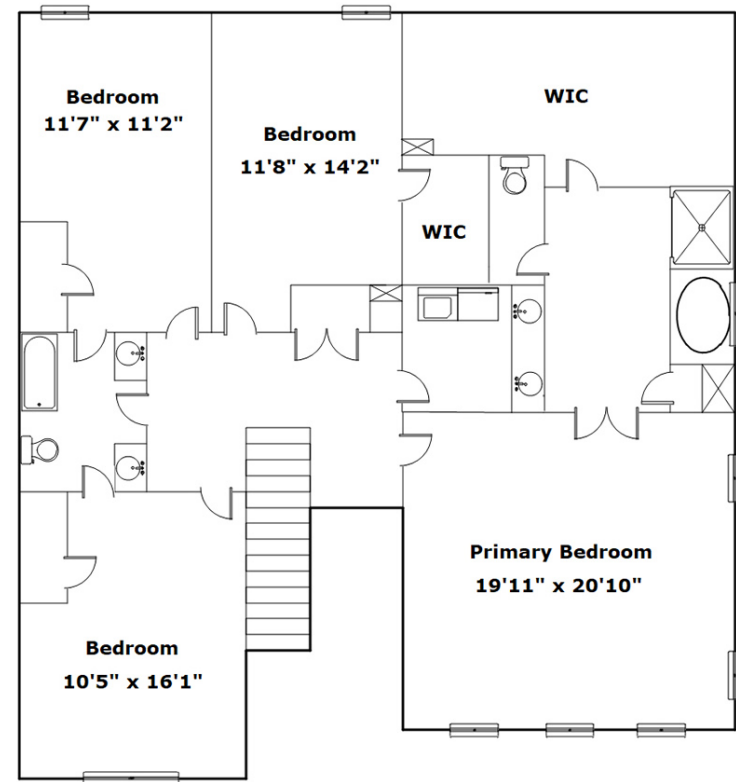

Information is deemed reliable but not guaranteed!

Virtual Tour:

<https://tours.look2homes.com/index/25918>

Terri Scheper

Office Phone: 803-600-4485

Cell Phone: 803-600-4485

terrinxthome@gmail.com

<http://www.29036info.com>