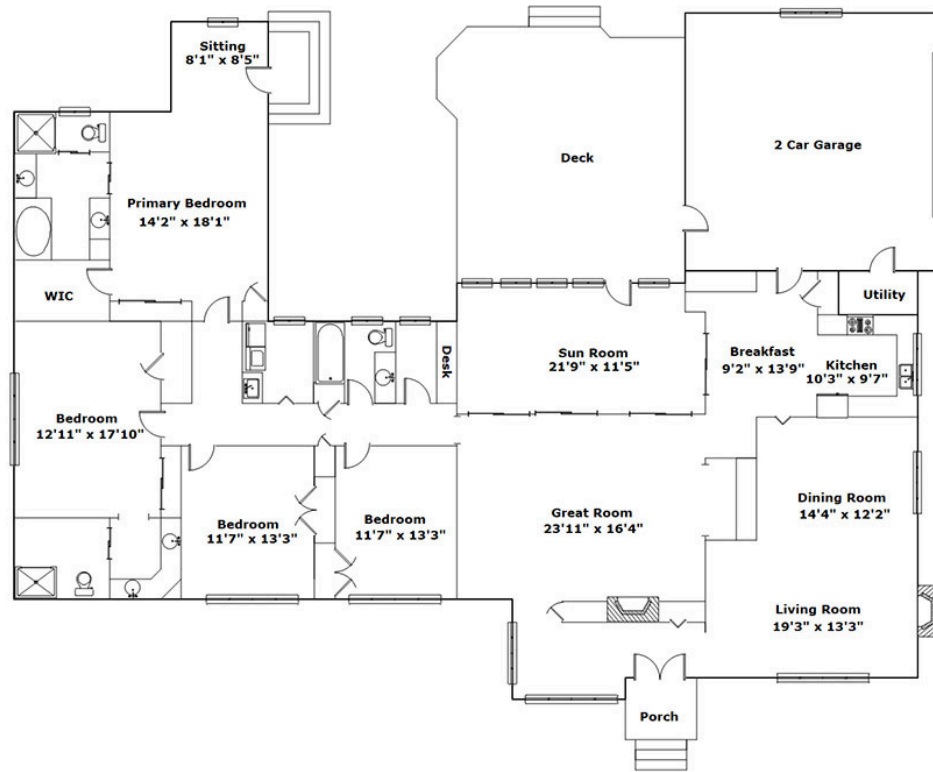

**2203 Moultrie Road
Camden,, SC 29020**

Virtual Tour:
<https://tours.look2homes.com/index/25801>

Rosemary Guffy
Office Phone: 803-999-5151
Cell Phone: 803-669-1380
rlguffy@gmail.com

Information is deemed reliable but not guaranteed!