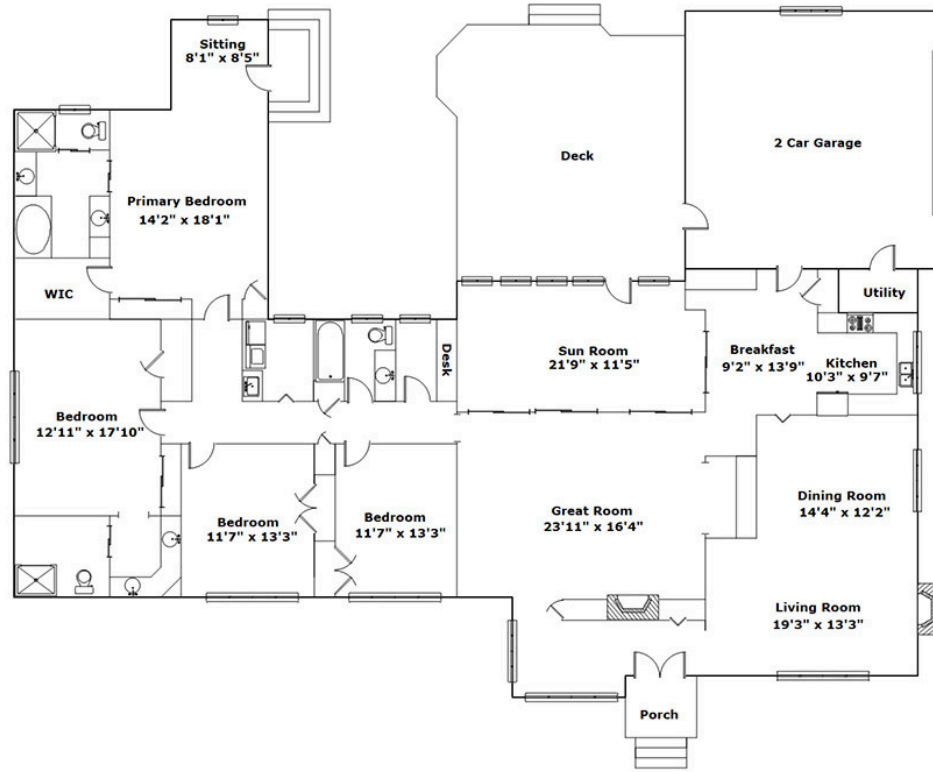

**2203 Moultrie Road
Camden,, SC 29020**

Virtual Tour:
<https://tours.look2homes.com/index/25801>

Rosemary Guffy
Office Phone: 803-999-5151
Cell Phone: 803-669-1380
rlguffy@gmail.com

Information is deemed reliable but not guaranteed!