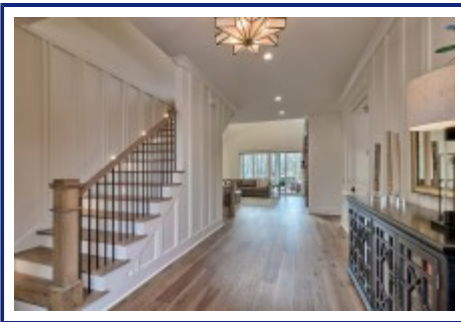

The
PHIL WILSON
Co.
COMMERCIAL · RESIDENTIAL
REAL ESTATE

**1077 Refuge Pl
Chapin,, SC 29036**

Virtual Tour:
<https://tours.look2homes.com/index/25761>

Caroline Wallace
Cell Phone: 803-315-6926
ycarolinewallace@gmail.com