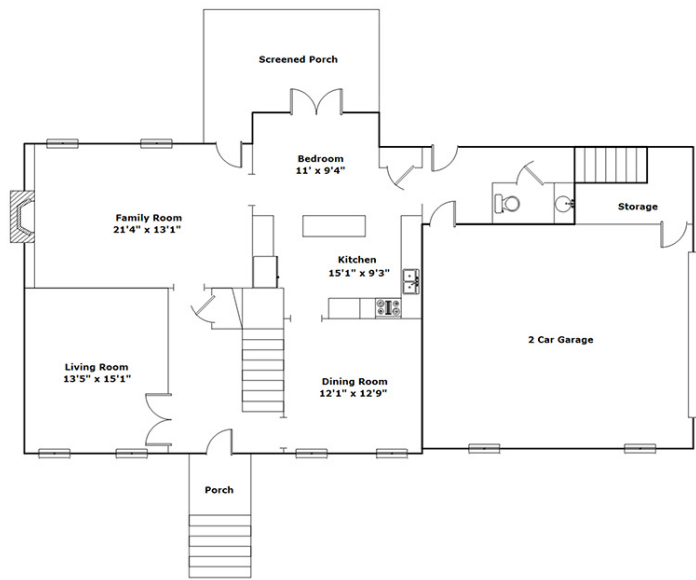

2420 Bee Ridge Rd  
Columbia,, SC 29223

**Virtual Tour:**  
<https://tours.look2homes.com/index/25753>

**Morris Lyles**  
Cell Phone: 803-261-9886  
morris.lyles@era.com  
<http://www.morrislyles.com/>

Information is deemed reliable but not guaranteed!