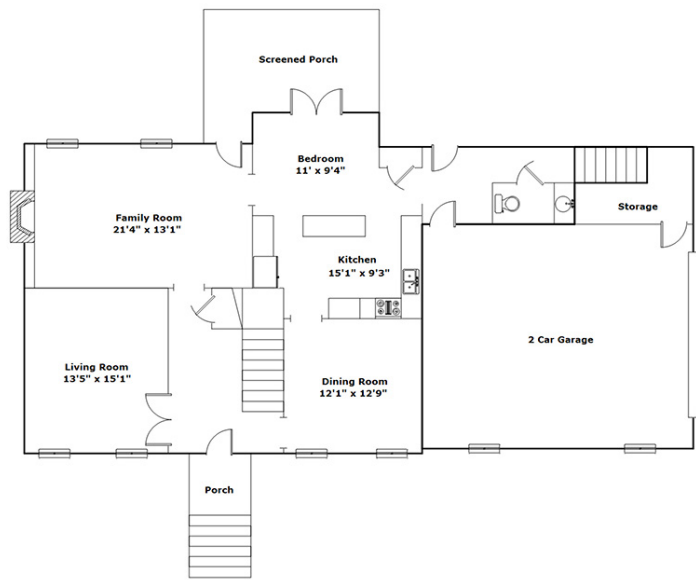

2420 Bee Ridge Rd
Columbia,, SC 29223

Virtual Tour:
<https://tours.look2homes.com/index/25753>

Morris Lyles
Cell Phone: 803-261-9886
morris.lyles@era.com
<http://www.morrislyles.com/>

Information is deemed reliable but not guaranteed!