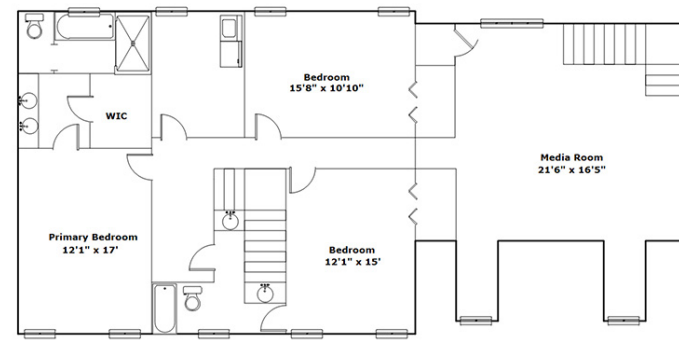

Information is deemed reliable but not guaranteed!

Virtual Tour:

<https://tours.look2homes.com/index/25753>

Morris Lyles

Cell Phone: 803-261-9886

morris.lyles@era.com

<http://www.morrislyles.com/>