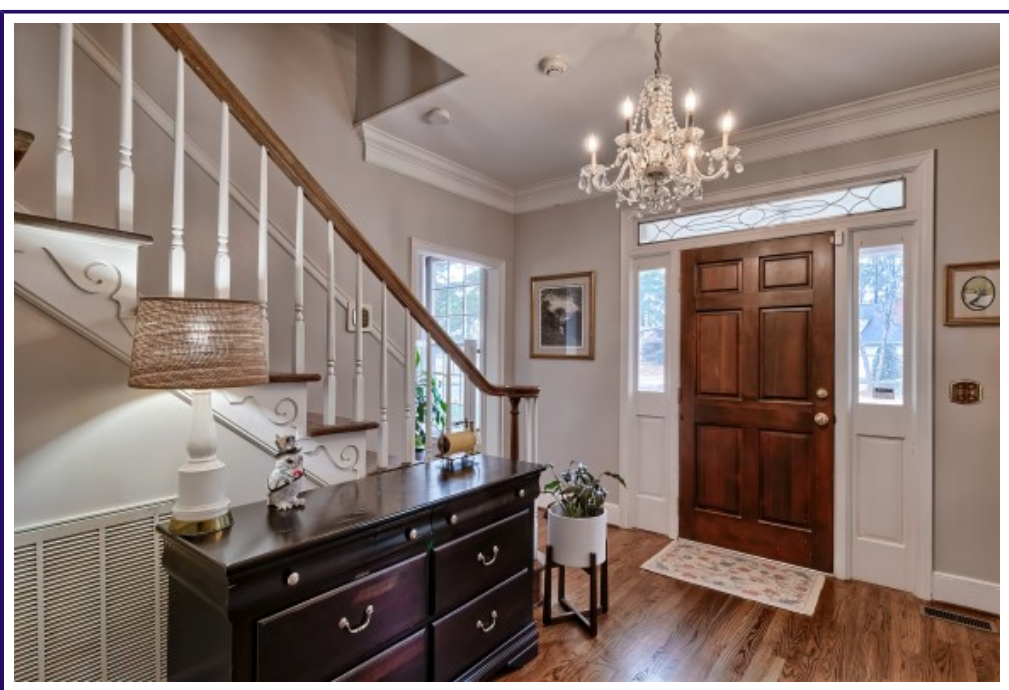

2420 Bee Ridge Rd
Columbia,, SC 29223

Virtual Tour:
<https://tours.look2homes.com/index/25753>

Morris Lyles
Cell Phone: 803-261-9886
morris.lyles@era.com
<http://www.morrislyles.com/>

Information is deemed reliable but not guaranteed!