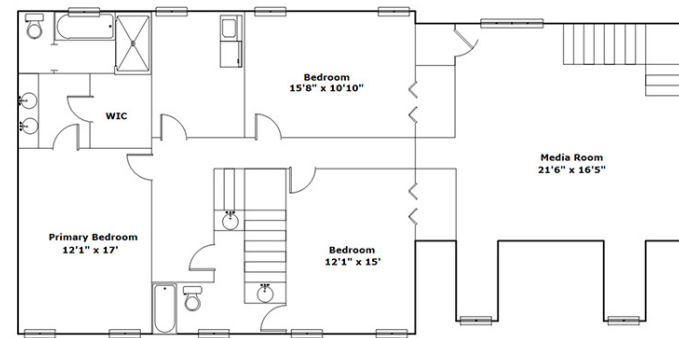

2420 Bee Ridge Rd  
Columbia,, SC 29223

**Virtual Tour:**  
<https://tours.look2homes.com/index/25753>

**Morris Lyles**  
Cell Phone: 803-261-9886  
morris.lyles@era.com  
<http://www.morrislyles.com/>

Information is deemed reliable but not guaranteed!