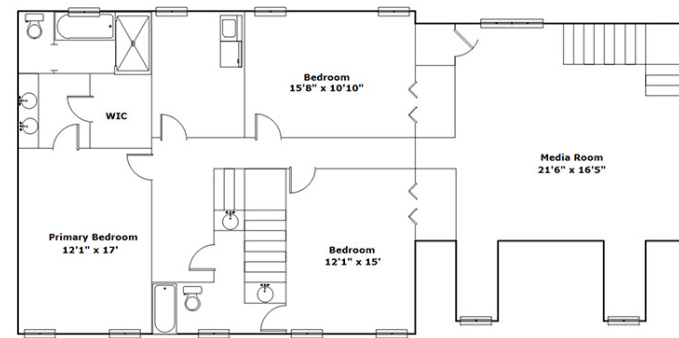

2420 Bee Ridge Rd
Columbia,, SC 29223

Virtual Tour:
<https://tours.look2homes.com/index/25753>

Morris Lyles
Cell Phone: 803-261-9886
morris.lyles@era.com
<http://www.morrislyles.com/>

Information is deemed reliable but not guaranteed!