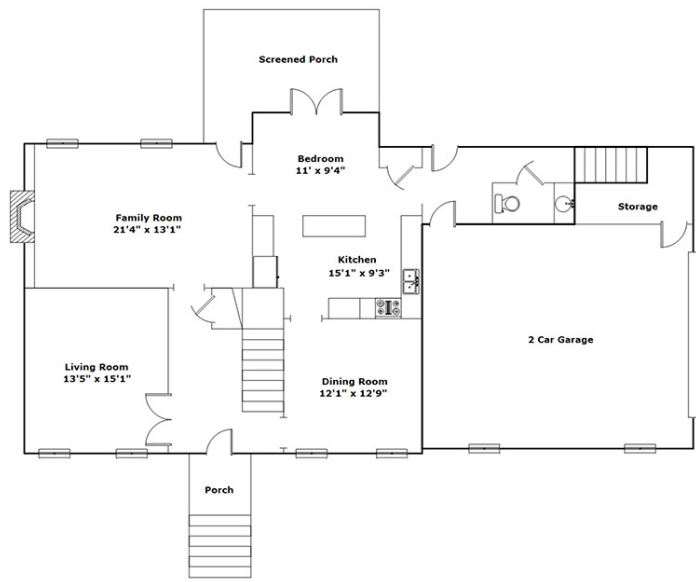

Information is deemed reliable but not guaranteed!

Virtual Tour:

<https://tours.look2homes.com/index/25753>

Morris Lyles

Cell Phone: 803-261-9886

morris.lyles@era.com

<http://www.morrislyles.com/>