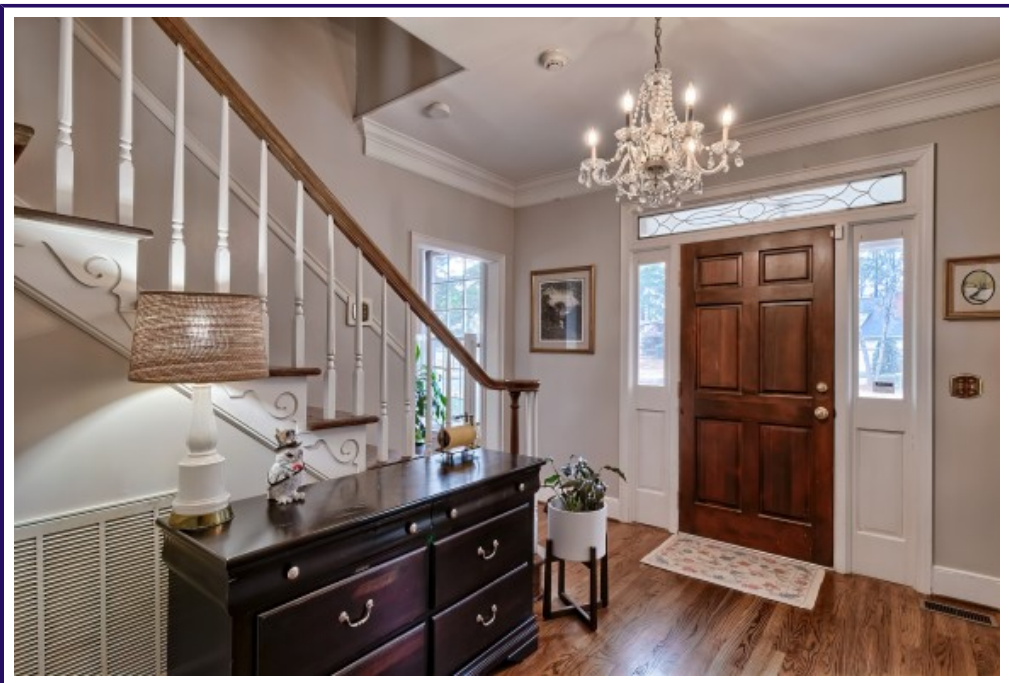

2420 Bee Ridge Rd  
Columbia,, SC 29223

**Virtual Tour:**  
<https://tours.look2homes.com/index/25753>

**Morris Lyles**  
Cell Phone: 803-261-9886  
morris.lyles@era.com  
<http://www.morrislyles.com/>

Information is deemed reliable but not guaranteed!