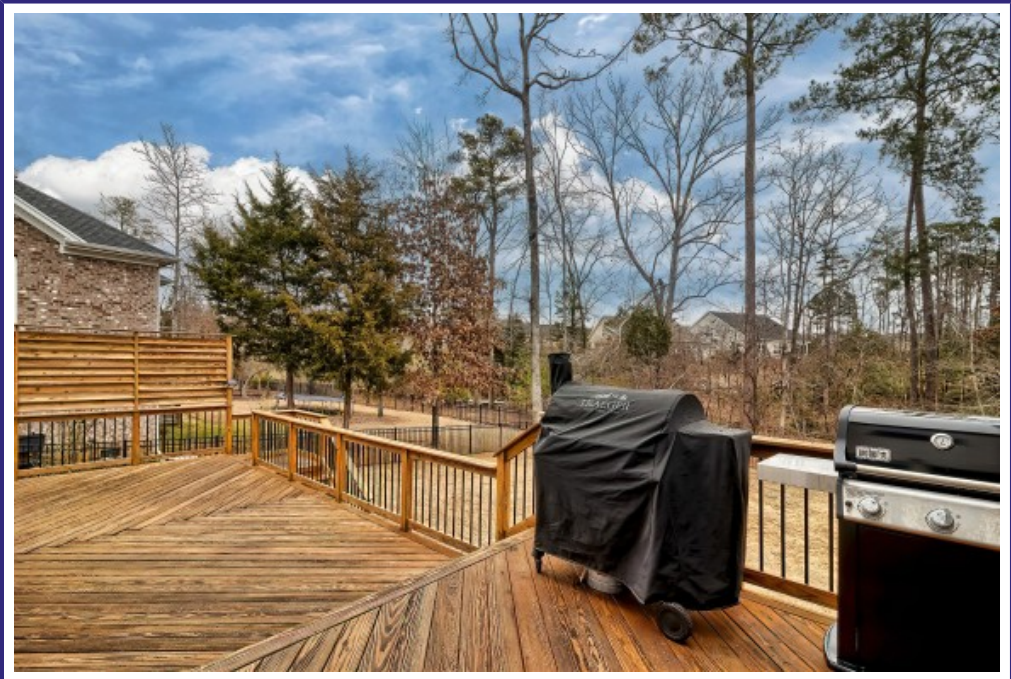

**535 Nantucket Wy
Chapin,, SC 29036**

Virtual Tour:

<https://tours.look2homes.com/index/25701>

Tracy Bott

Cell Phone: 803-600-8370

tracybott06@gmail.com

Information is deemed reliable but not guaranteed!