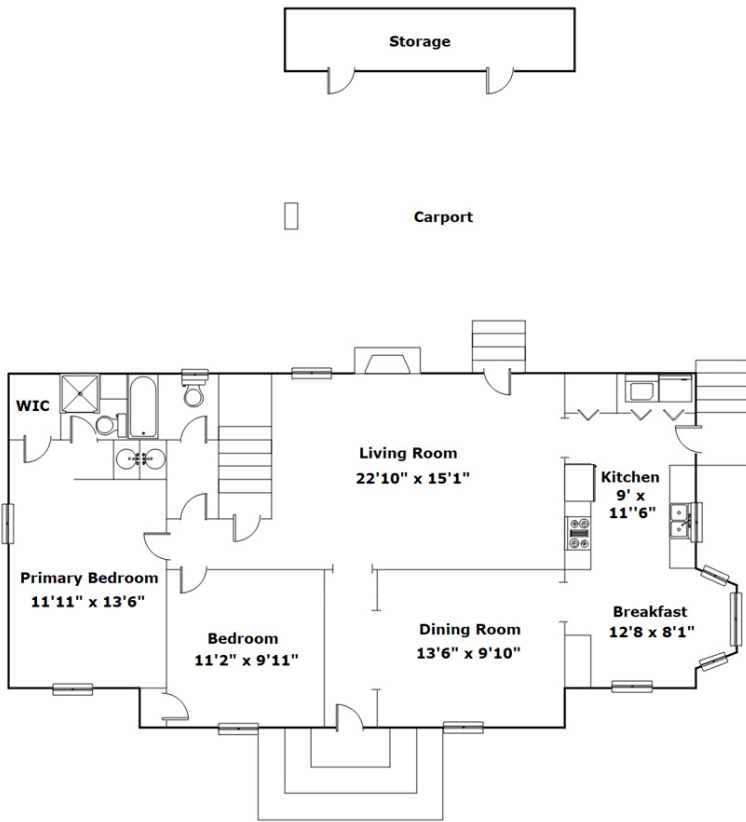

Information is deemed reliable but not guaranteed!

Virtual Tour:

<https://tours.look2homes.com/index/25677>

The DuRant Team

Cell Phone: 803-331-2000

annapaigedurant1@gmail.com

<http://www.annapaigedurant.com>