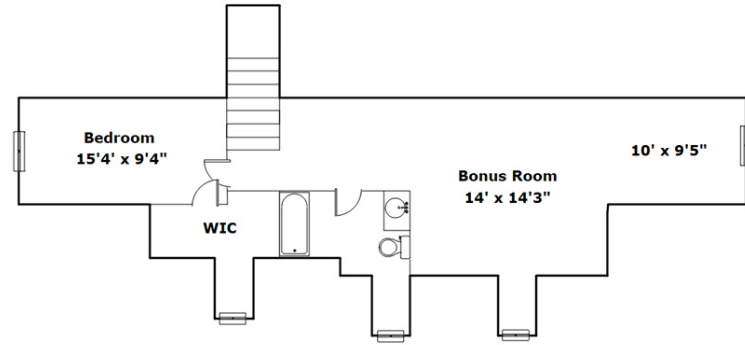

Information is deemed reliable but not guaranteed!

Virtual Tour:

<https://tours.look2homes.com/index/25677>

The DuRant Team

Cell Phone: 803-331-2000

annapaigedurant1@gmail.com

<http://www.annapaigedurant.com>