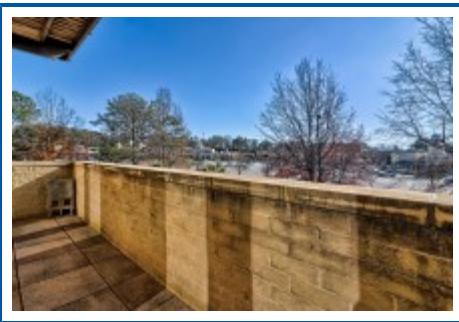

**RE/MAX**  
*Southern Collection*

**1221 Bower Pkwy 207  
Columbia,, SC 29212**

Virtual Tour:

<https://tours.look2homes.com/index/25598>

**Terence Smith**

Cell Phone: 803-429-7916

rterencesmith@gmail.com

Information is deemed reliable but not guaranteed!