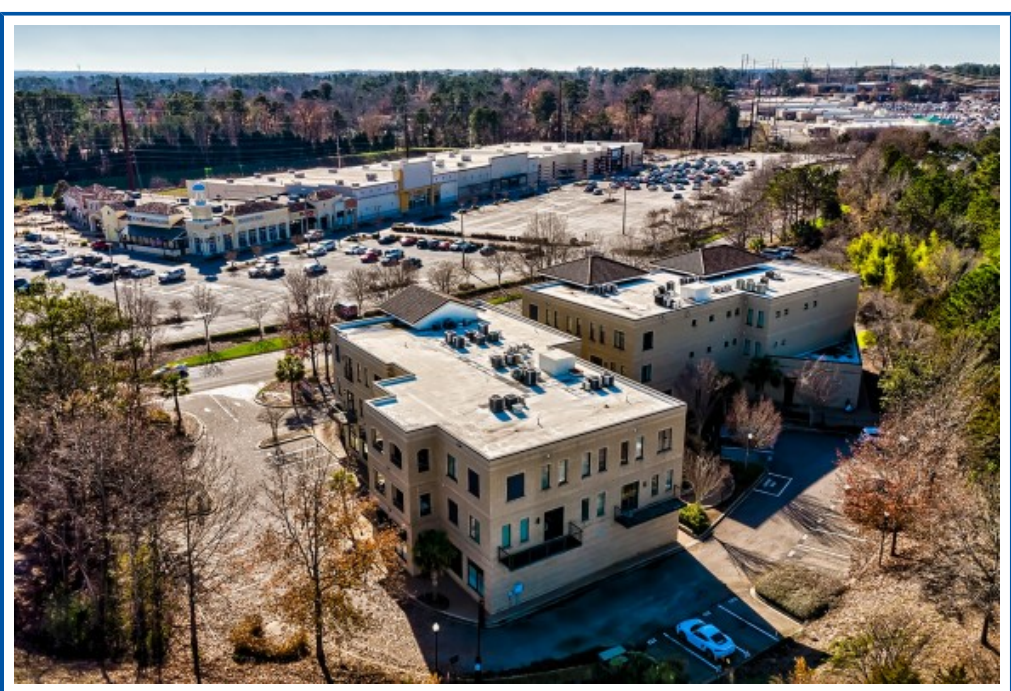

**RE/MAX**  
*Southern Collection*

**1221 Bower Pkwy 207  
Columbia,, SC 29212**

Virtual Tour:

<https://tours.look2homes.com/index/25598>

**Terence Smith**

Cell Phone: 803-429-7916

rterencesmith@gmail.com

Information is deemed reliable but not guaranteed!