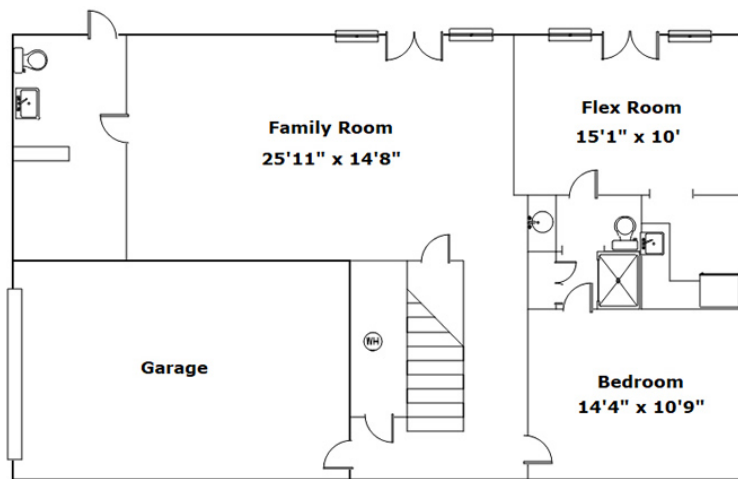

Information is deemed reliable but not guaranteed!

Virtual Tour:

<https://tours.look2homes.com/index/25550>

Terri Scheper

Office Phone: 803-600-4485

Cell Phone: 803-600-4485

terrinexthome@gmail.com

<http://www.29036info.com>