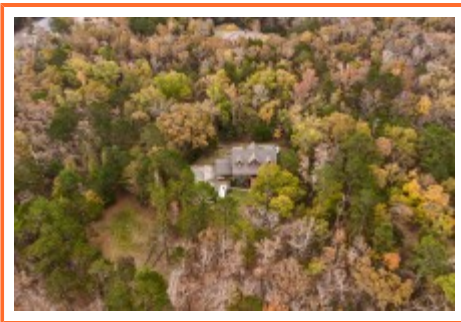

**NextHome**  
SPECIALISTS

**129 Forest Bickley Rd  
Chapin,, SC 29036**

**Virtual Tour:**  
<https://tours.look2homes.com/index/25550>

**Terri Scheper**  
Office Phone: 803-600-4485  
Cell Phone: 803-600-4485  
terrinxthome@gmail.com  
<http://www.29036info.com>