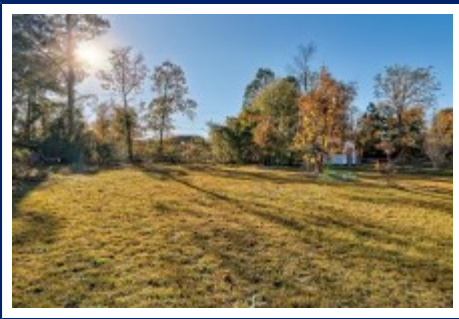

COLDWELL BANKER
REALTY

**343 Dove Trace Ct
West Columbia,, SC 29170**

Virtual Tour:
<https://tours.look2homes.com/index/25525>

Jimmy Murray
Office Phone: 803-799-8035
Cell Phone: 803-260-1818
jimmy.murray@cbcarolinas.com