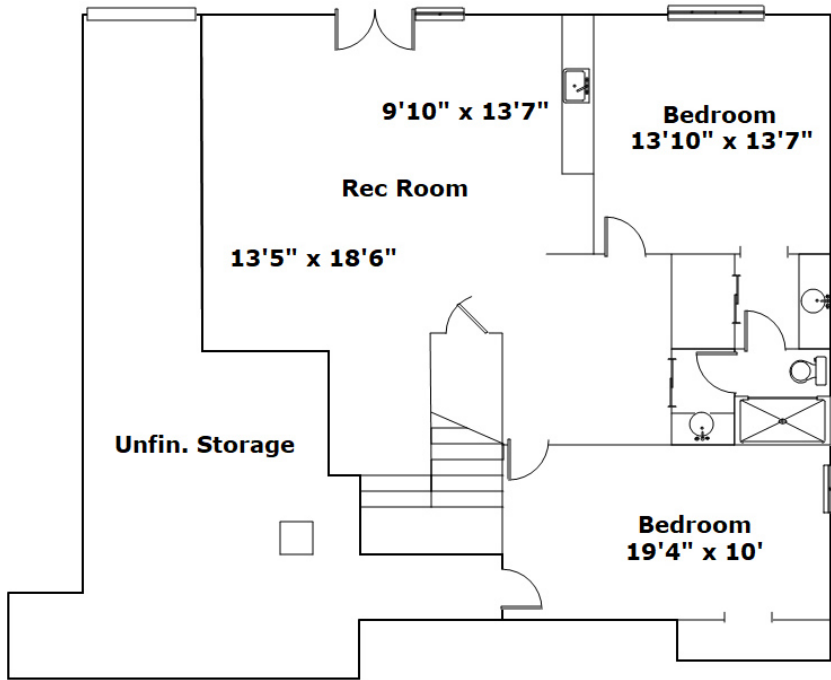

Information is deemed reliable but not guaranteed!

Virtual Tour:

<https://tours.look2homes.com/index/25431>

Terri Scheper

Office Phone: 803-600-4485

Cell Phone: 803-600-4485

terrinxthome@gmail.com

<http://www.29036info.com>