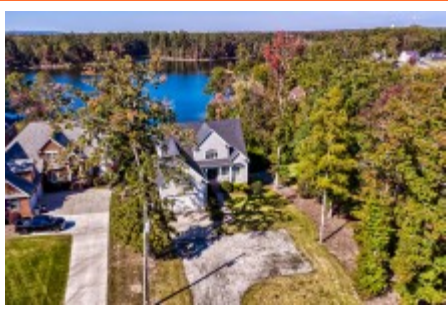

NextHome
SPECIALISTS

**338 Limestone Rd
Chapin,, SC 29036**

Virtual Tour:

<https://tours.look2homes.com/index/25431>

Terri Scheper

Office Phone: 803-600-4485

Cell Phone: 803-600-4485

terrinxthome@gmail.com