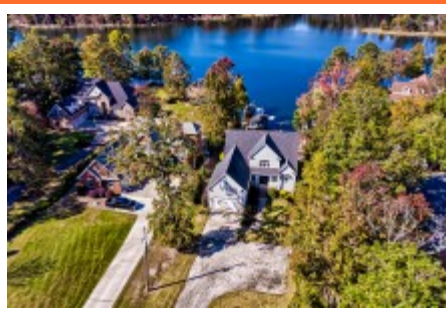

NextHome
SPECIALISTS

**338 Limestone Rd
Chapin,, SC 29036**

Virtual Tour:

<https://tours.look2homes.com/index/25431>

Terri Scheper

Office Phone: 803-600-4485

Cell Phone: 803-600-4485

terrinxthome@gmail.com