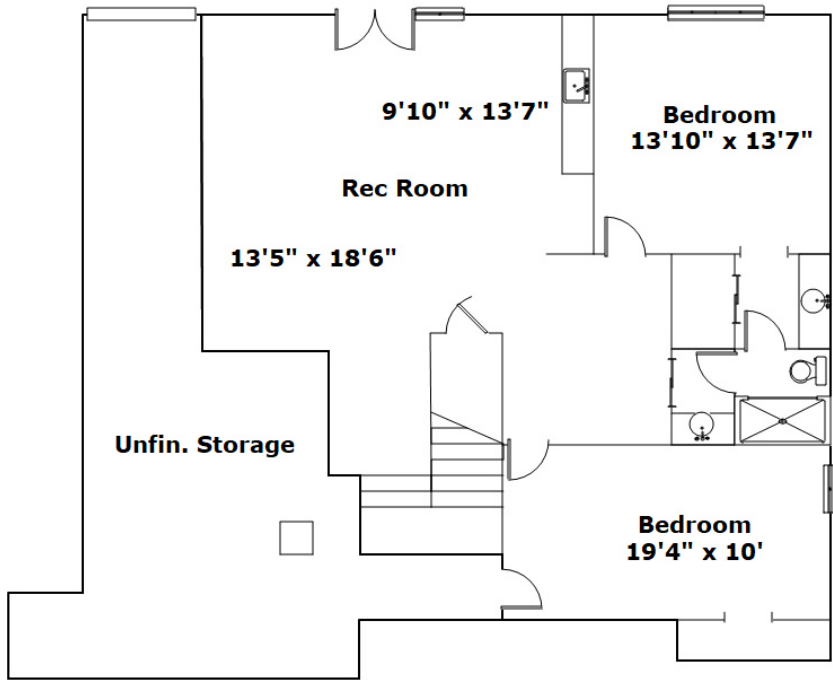

Information is deemed reliable but not guaranteed!

Virtual Tour:

<https://tours.look2homes.com/index/25431>

Terri Scheper

Office Phone: 803-600-4485

Cell Phone: 803-600-4485

terrinxthome@gmail.com

<http://www.29036info.com>