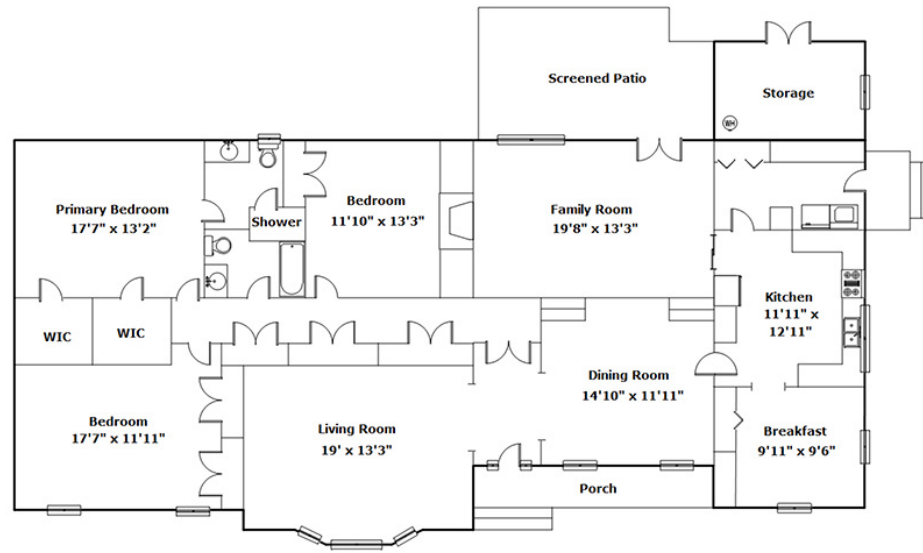

**Wolfe &
Taylor**
REALTORS SINCE 1945

**1609 Roslyn Dr
Columbia,, SC 29206**

Virtual Tour:

<https://tours.look2homes.com/index/25392>

Dana Wolfe

Cell Phone: 803.446.9992

dana@wolfeandtaylor.com

Information is deemed reliable but not guaranteed!