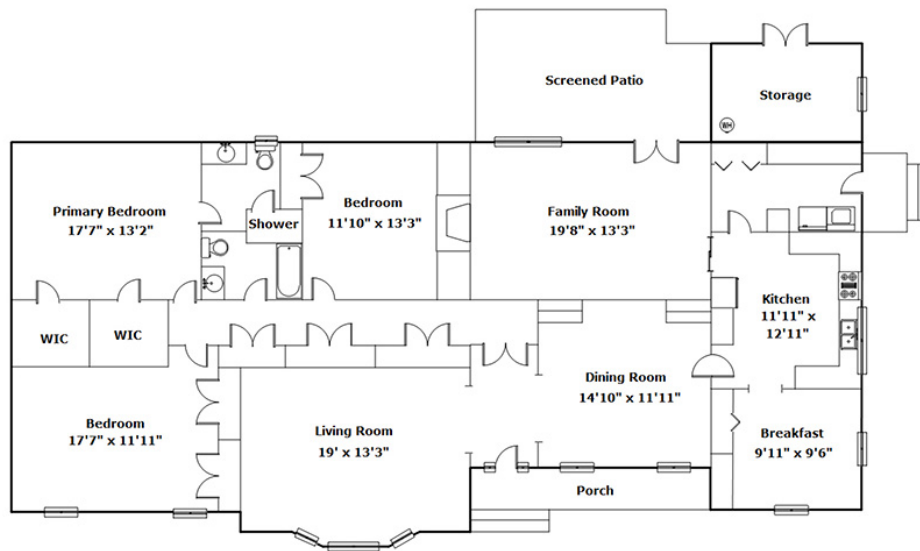

**Wolfe &
Taylor**
REALTORS SINCE 1945

**1609 Roslyn Dr
Columbia,, SC 29206**

Virtual Tour:

<https://tours.look2homes.com/index/25392>

Dana Wolfe

Cell Phone: 803.446.9992

dana@wolfeandtaylor.com

Information is deemed reliable but not guaranteed!