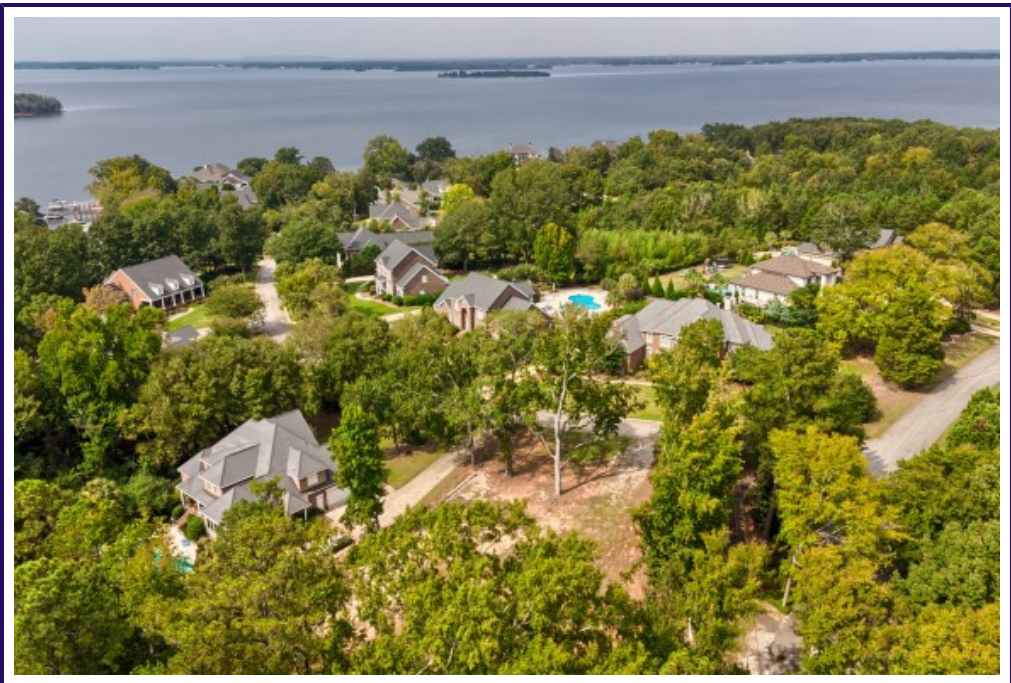

1 Due W Dr
Lexington,, SC 29072

Virtual Tour:
<https://tours.look2homes.com/index/25326>

Kimberly McCoy
Cell Phone: 803.413.5510
kimberlysc123@yahoo.com

Information is deemed reliable but not guaranteed!