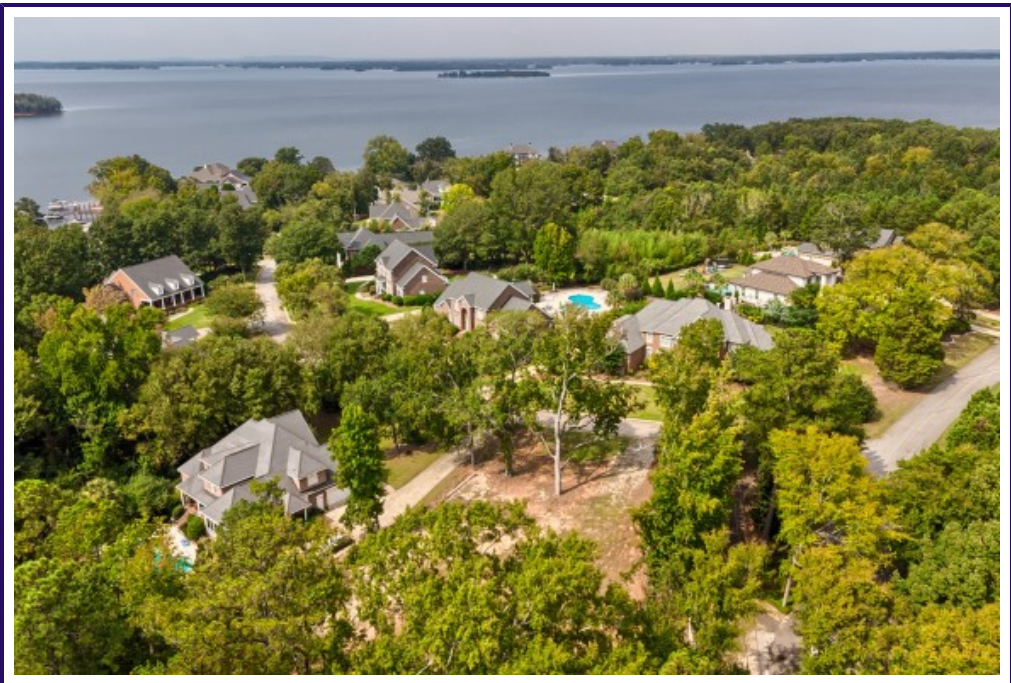

1 Due W Dr  
Lexington,, SC 29072

**Virtual Tour:**  
<https://tours.look2homes.com/index/25326>

**Kimberly McCoy**  
Cell Phone: 803.413.5510  
kimberlysc123@yahoo.com

Information is deemed reliable but not guaranteed!