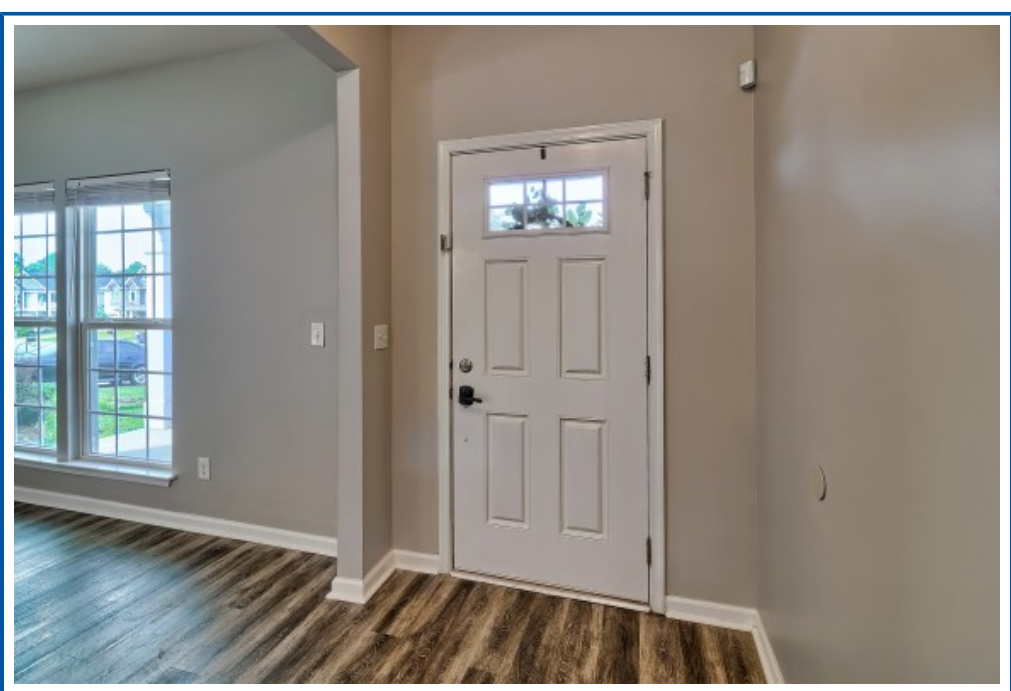

RE/MAX
PURPOSE DRIVEN

**116 Dove Chase Trail
Lexington,, SC 29072**

Virtual Tour:

<https://tours.look2homes.com/index/25313>

Becki Ashby

Cell Phone: 803-240-1167

beckiashby@gmail.com

<http://www.beckiashby.com/>