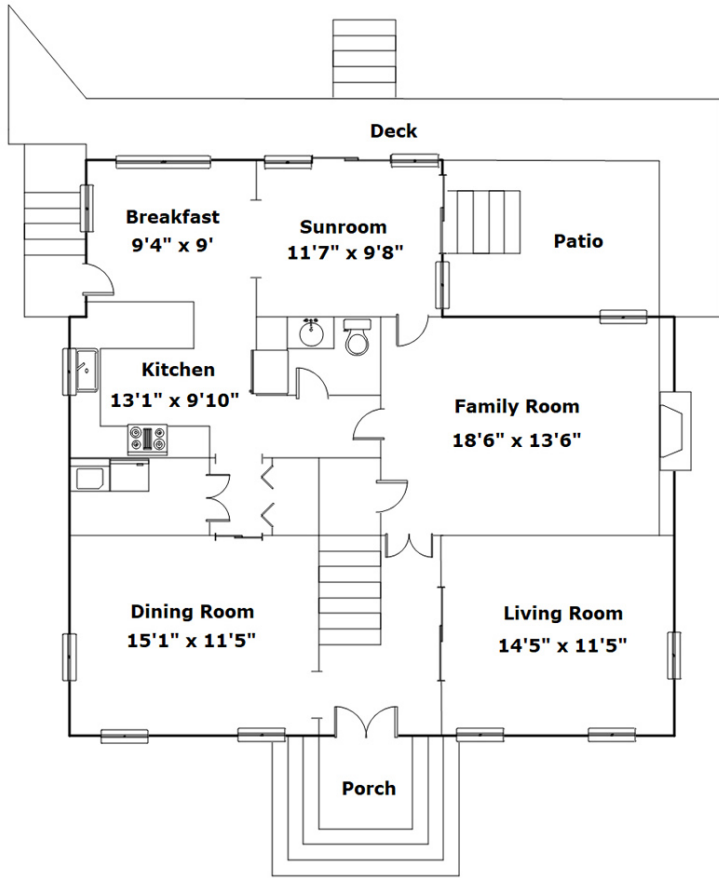

**Wolfe &
Taylor**
REALTORS SINCE 1945

**100 Chesney Lane
Columbia,, SC 29209**

Virtual Tour:

<https://tours.look2homes.com/index/25291>

Dana Wolfe

Cell Phone: 803.446.9992

dana@wolfeandtaylor.com

Information is deemed reliable but not guaranteed!