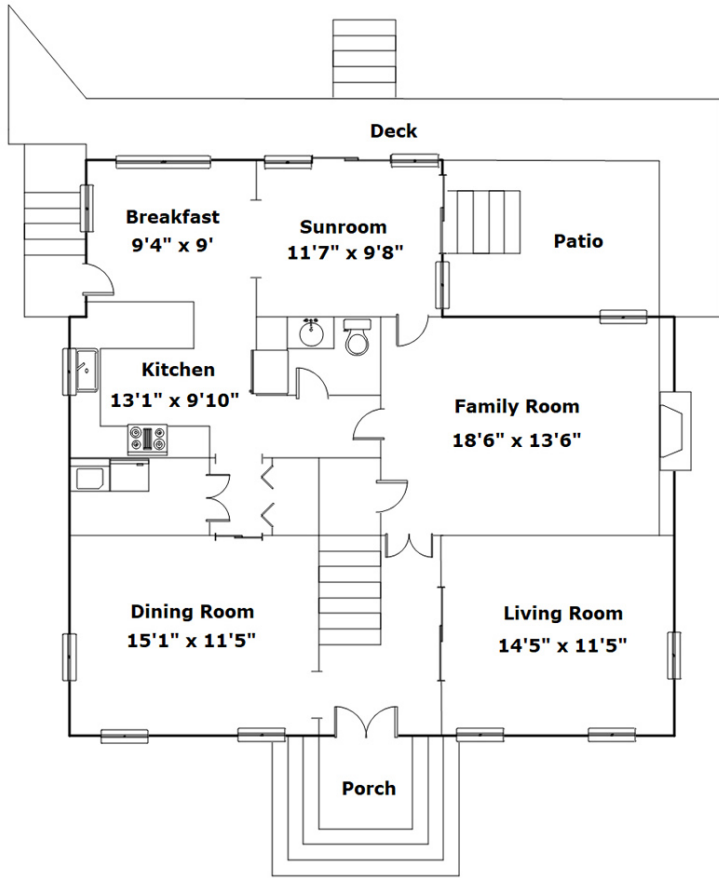

**Wolfe &
Taylor**
REALTORS SINCE 1945

**100 Chesney Lane
Columbia,, SC 29209**

Virtual Tour:
<https://tours.look2homes.com/index/25291>

Dana Wolfe
Cell Phone: 803.446.9992
dana@wolfeandtaylor.com

Information is deemed reliable but not guaranteed!