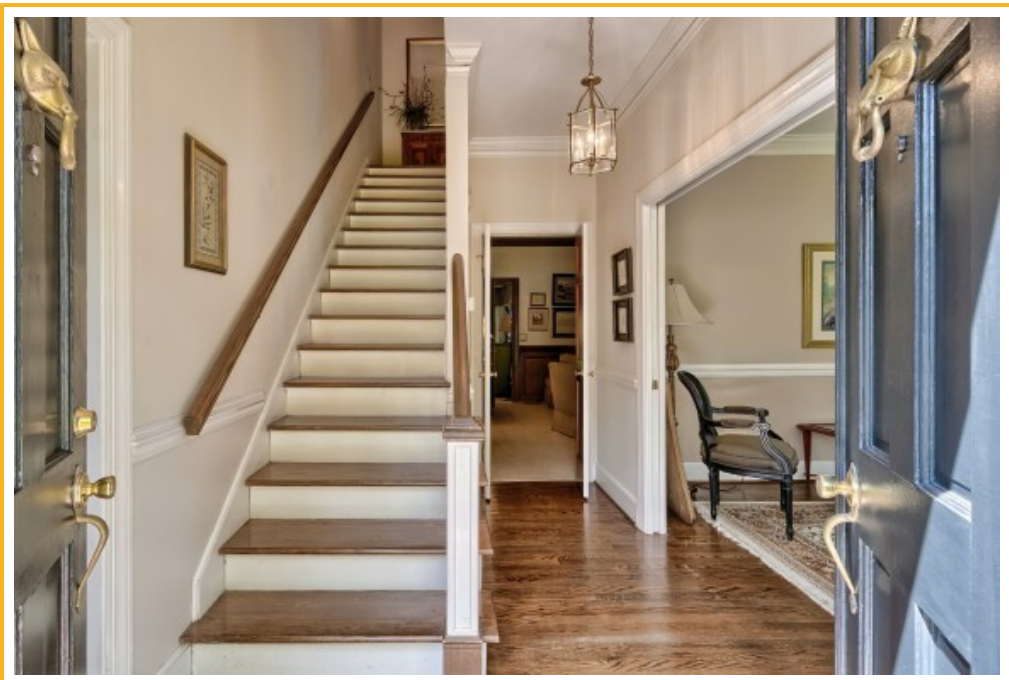

**Wolfe &
Taylor**
REALTORS SINCE 1945

**100 Chesney Lane
Columbia,, SC 29209**

Virtual Tour:
<https://tours.look2homes.com/index/25291>

Dana Wolfe
Cell Phone: 803.446.9992
dana@wolfeandtaylor.com

Information is deemed reliable but not guaranteed!