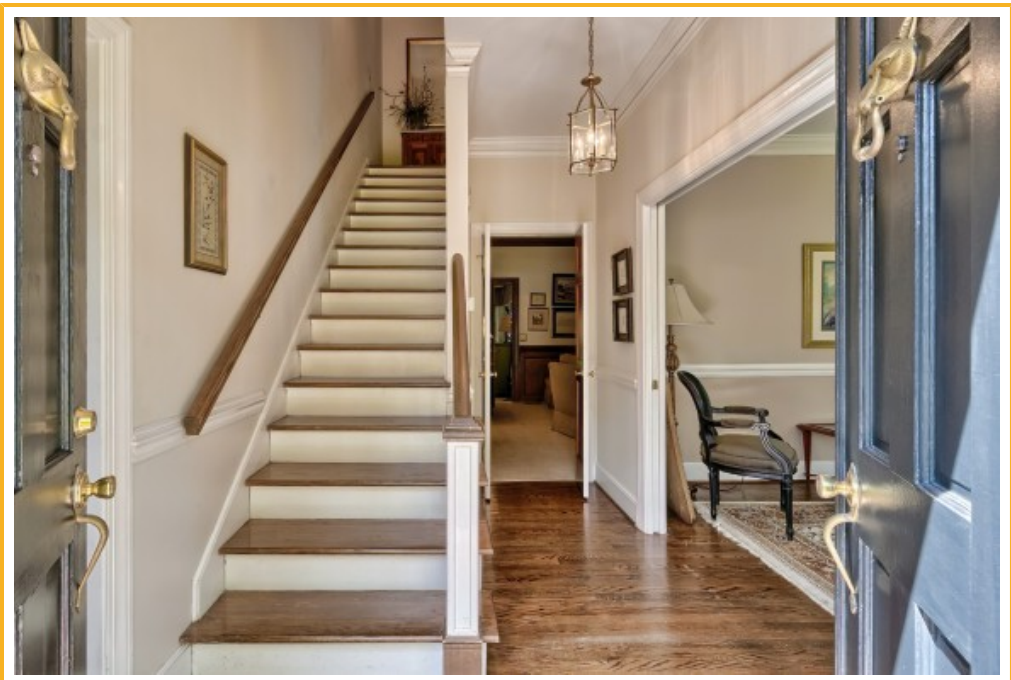

**Wolfe &
Taylor**
REALTORS SINCE 1945

**100 Chesney Lane
Columbia,, SC 29209**

Virtual Tour:

<https://tours.look2homes.com/index/25291>

Dana Wolfe

Cell Phone: 803.446.9992

dana@wolfeandtaylor.com

Information is deemed reliable but not guaranteed!