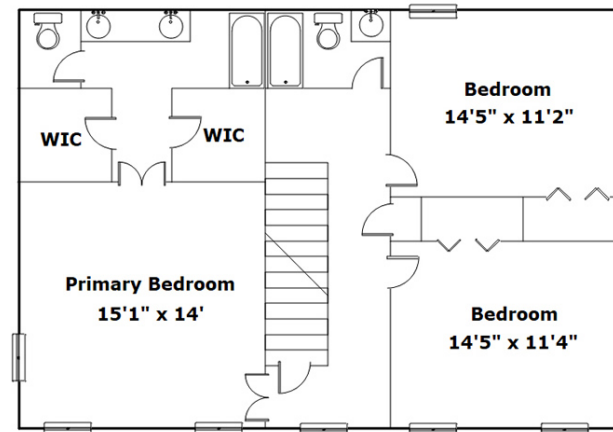

**Wolfe &
Taylor**
REALTORS SINCE 1945

**100 Chesney Lane
Columbia,, SC 29209**

Virtual Tour:

<https://tours.look2homes.com/index/25291>

Dana Wolfe

Cell Phone: 803.446.9992

dana@wolfeandtaylor.com

Information is deemed reliable but not guaranteed!