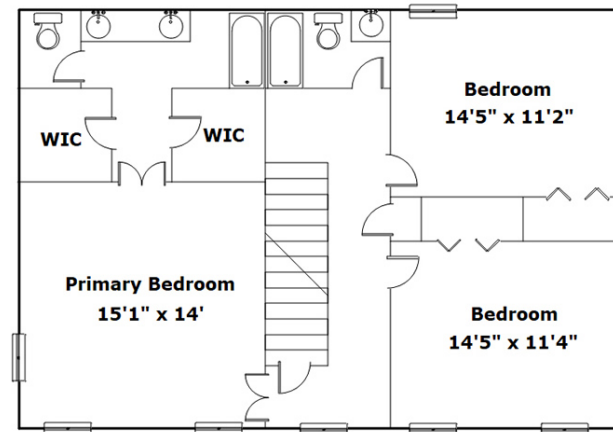

**Wolfe &
Taylor**
REALTORS SINCE 1945

**100 Chesney Lane
Columbia,, SC 29209**

Virtual Tour:
<https://tours.look2homes.com/index/25291>

Dana Wolfe
Cell Phone: 803.446.9992
dana@wolfeandtaylor.com

Information is deemed reliable but not guaranteed!