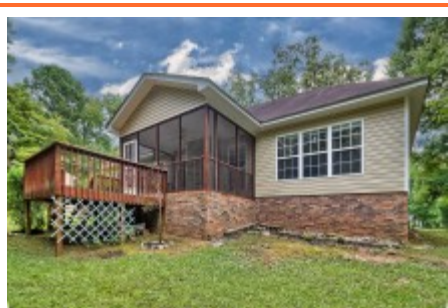

NextHome
SPECIALISTS

**10 Cedar Edge Ct
Columbia,, SC 29203**

Virtual Tour:
<https://tours.look2homes.com/index/25247>

Amanda Pereira
Office Phone: 803-732-2757
Cell Phone: 803-767-8646
schomesbyamanda@gmail.com