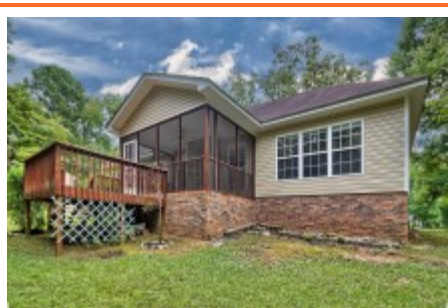

NextHome
SPECIALISTS

**10 Cedar Edge Ct
Columbia,, SC 29203**

Virtual Tour:
<https://tours.look2homes.com/index/25247>

Amanda Pereira

Office Phone: 803-732-2757

Cell Phone: 803-767-8646

schomesbyamanda@gmail.com