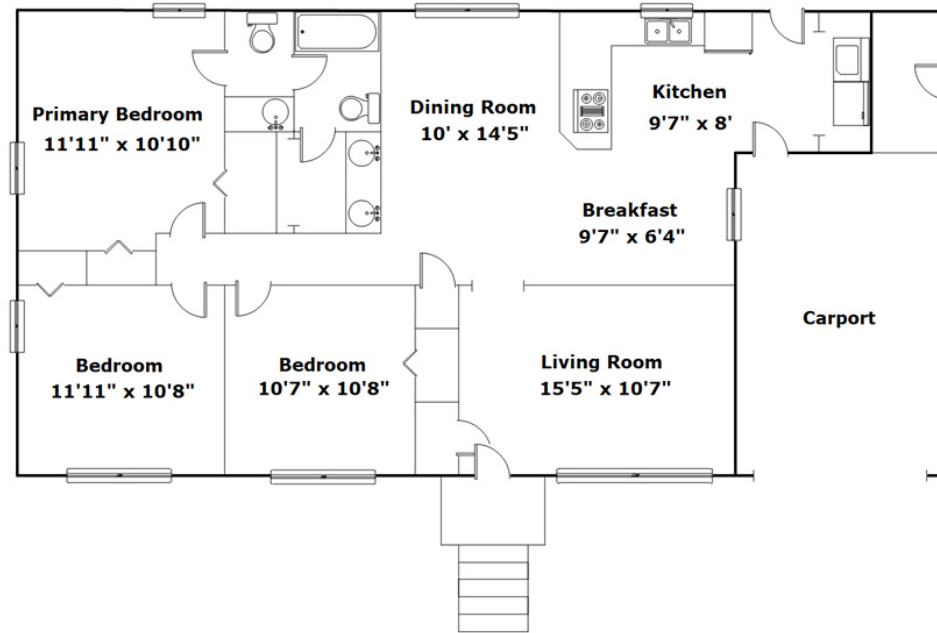

Information is deemed reliable but not guaranteed!

Virtual Tour:

<https://tours.look2homes.com/index/25190>

Angela Peterson

Cell Phone: 803-530-3195

angelapetersonsc@gmail.com

<http://www.angelapetersonsc.com/realestateagentoffice/lexington-sc-29072-angelapeterson-id28523733.html>