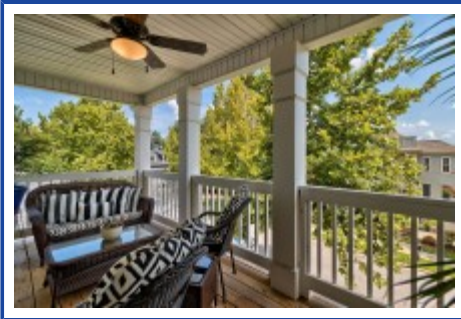

**740 Long Pointe Ln  
Columbia,, SC 29229**

Virtual Tour:

<https://tours.look2homes.com/index/25185>

**Lance Woodley**

Office Phone: 803-407-3883

[lance.woodley@exprealty.com](mailto:lance.woodley@exprealty.com)