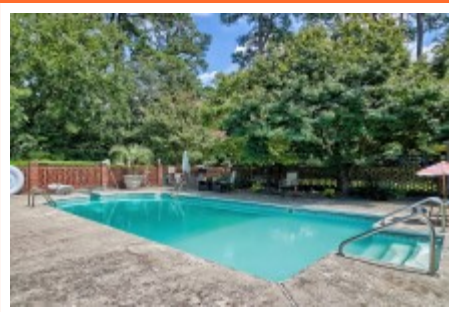

NextHome
SPECIALISTS

**2912 Weybourne Way
Columbia,, SC 29223**

Virtual Tour:

<https://tours.look2homes.com/index/25178>

Matt Horton

Cell Phone: 803-920-4471

matthorton@theshumpertgroup.com

Information is deemed reliable but not guaranteed!