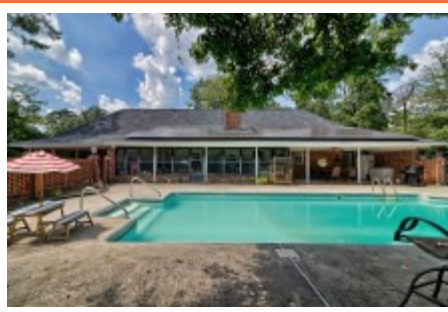

NextHome
SPECIALISTS

**2912 Weybourne Way
Columbia,, SC 29223**

Virtual Tour:

<https://tours.look2homes.com/index/25178>

Matt Horton

Cell Phone: 803-920-4471

matthorton@theshumpertgroup.com

Information is deemed reliable but not guaranteed!