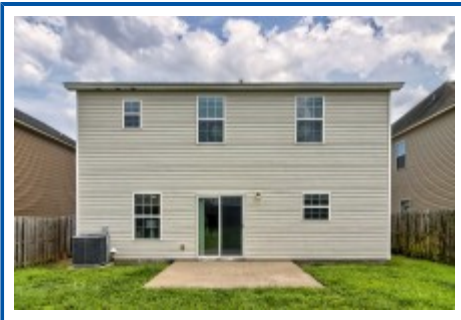

RE/MAX
PURPOSE DRIVEN

**819 Derby Downs Ct
Elgin,, SC 29045**

Virtual Tour:

<https://tours.look2homes.com/index/25144>

Becki Ashby

Cell Phone: 803-240-1167

beckiashby@gmail.com

<http://www.beckiashby.com/>