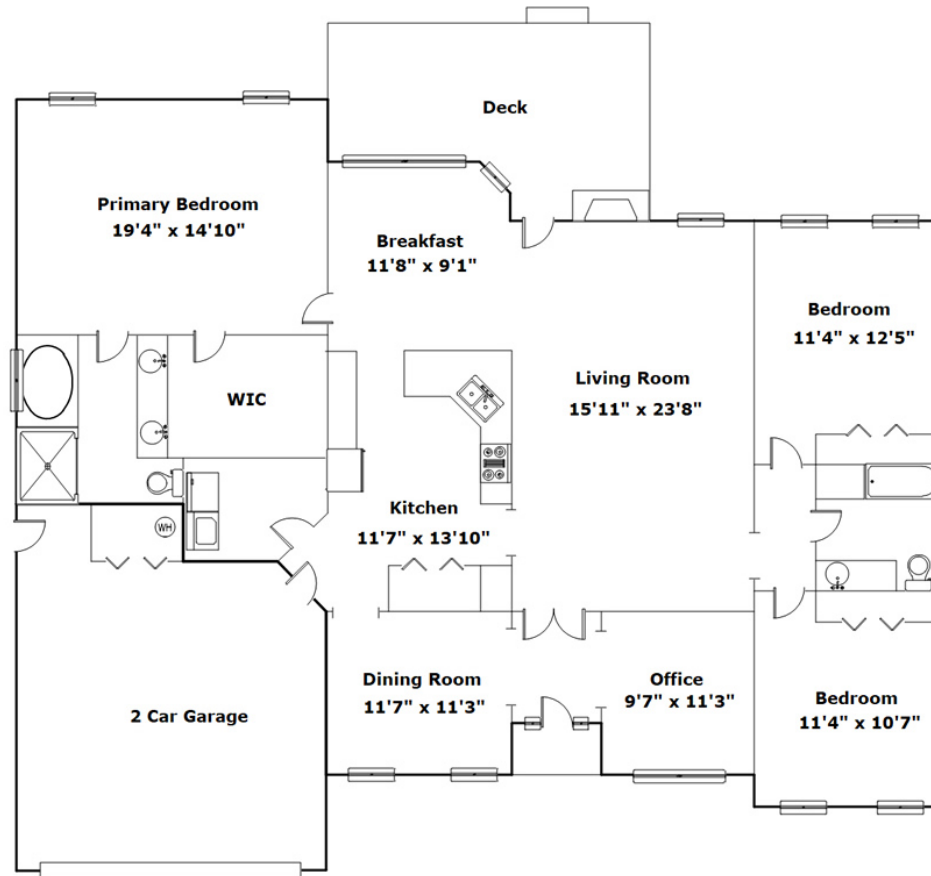

**16 Lost Tree Ln  
Columbia,, SC 29223**

Virtual Tour:

<https://tours.look2homes.com/index/25077>

**Gayle Haddock & Laura Hardy**

Cell Phone: 803-530-1727

gayle@rhizahomes.com

Information is deemed reliable but not guaranteed!