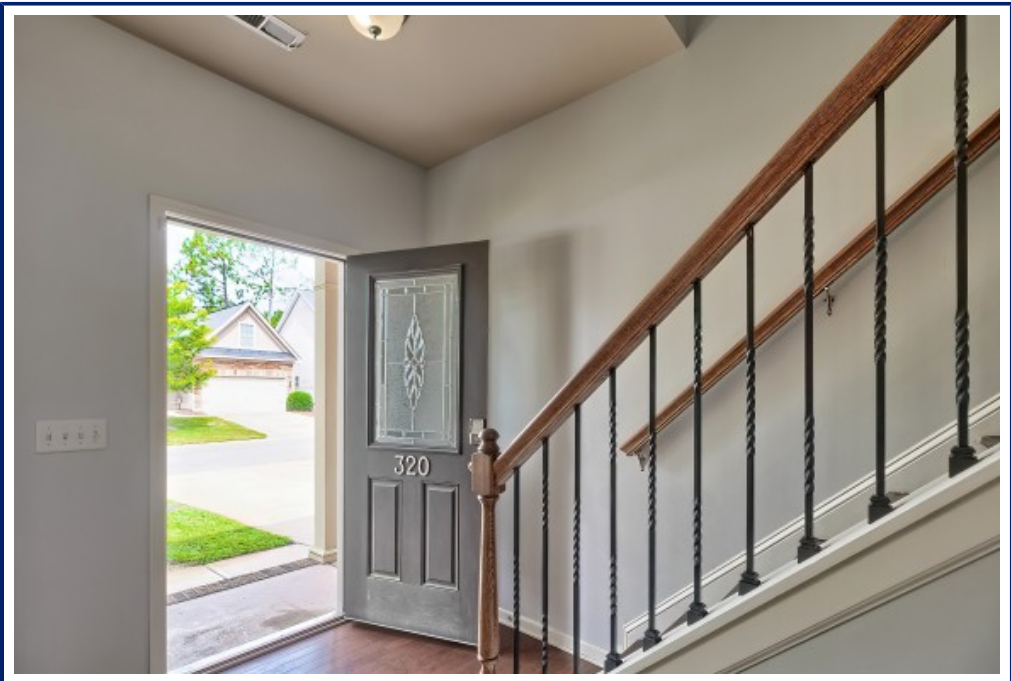

COLDWELL BANKER
REALTY

**320 Pinnacle Ridge Dr
Columbia,, SC 29229**

Virtual Tour:
<https://tours.look2homes.com/index/25011>

Denise England
Office Phone: 803-319-1977
Cell Phone: 803-319-1977
denise.english@cbcarolinas.com