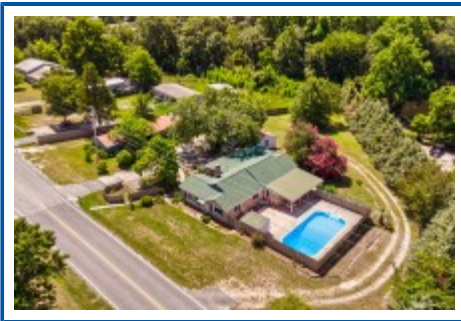

RE/MAX
Southern Collection

**831 Rawl Rd
Lexington,, SC 29072**

Virtual Tour:
<https://tours.look2homes.com/index/24988>

Terence Smith
Cell Phone: 803-429-7916
rterencesmith@gmail.com

Information is deemed reliable but not guaranteed!