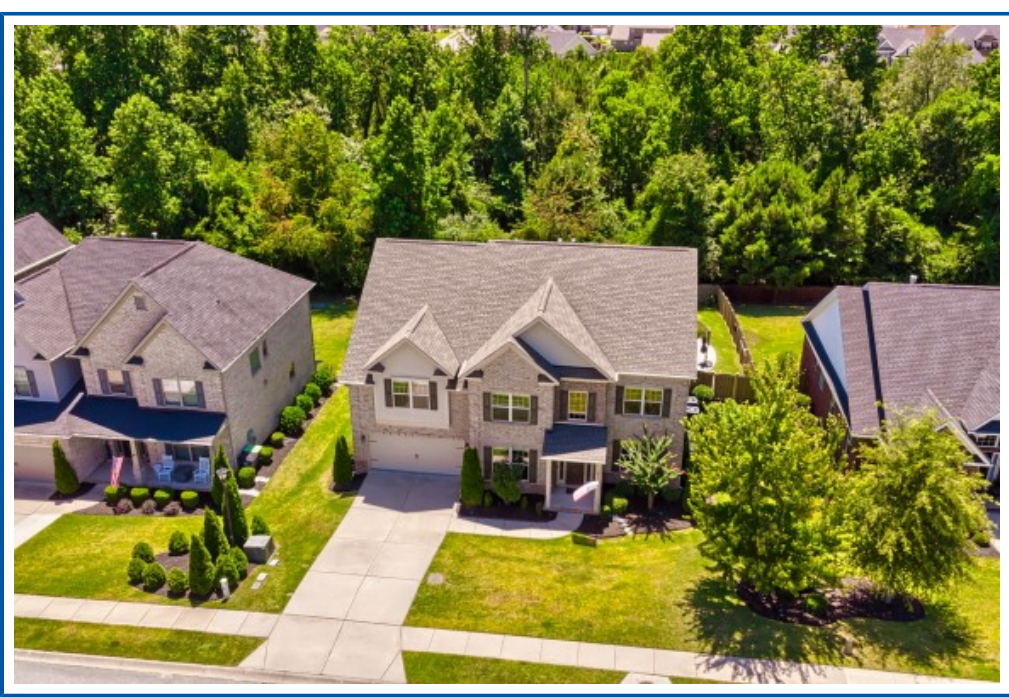

RE/MAX
PURPOSE DRIVEN

**107 Shimano Ct
Lexington,, SC 29072**

Virtual Tour:
<https://tours.look2homes.com/index/24974>

Becki Ashby
Cell Phone: 803-240-1167
beckiashby@gmail.com
<http://www.beckiashby.com/>