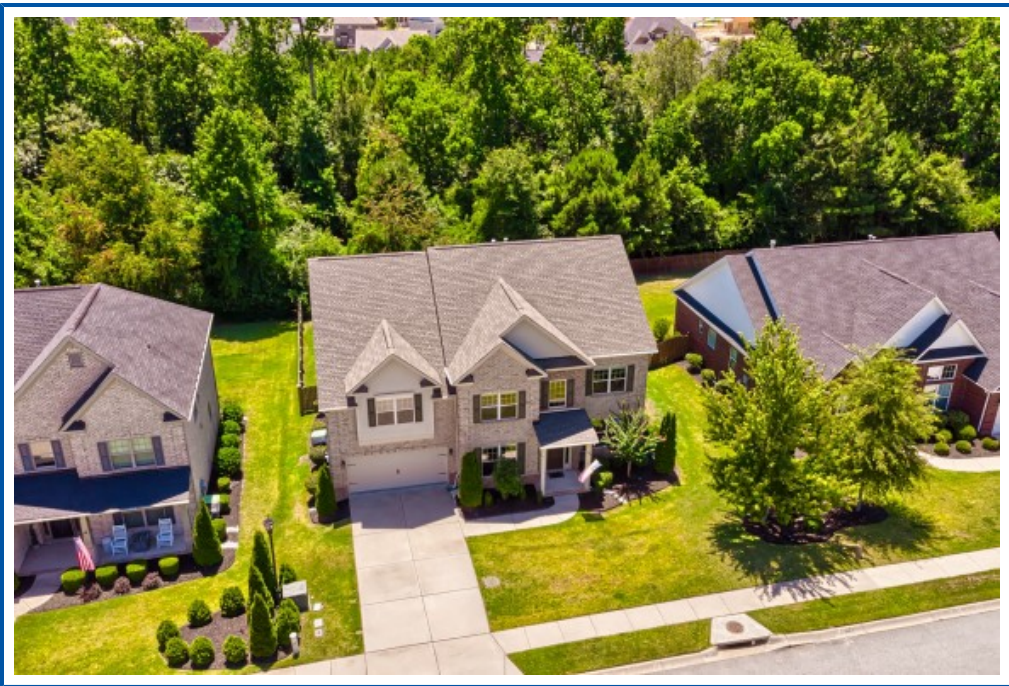

RE/MAX
PURPOSE DRIVEN

**107 Shimano Ct
Lexington,, SC 29072**

Virtual Tour:
<https://tours.look2homes.com/index/24974>

Becki Ashby
Cell Phone: 803-240-1167
beckiashby@gmail.com
<http://www.beckiashby.com/>