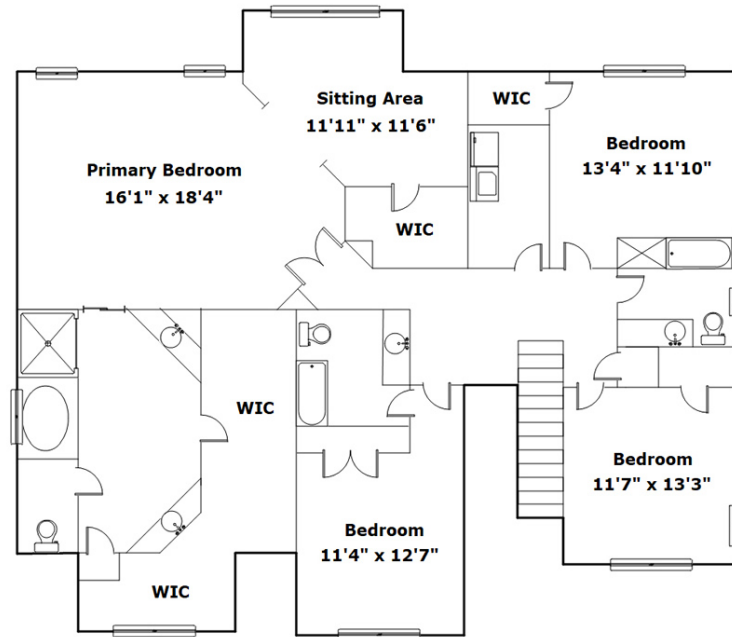

Information is deemed reliable but not guaranteed!

Virtual Tour:

<https://tours.look2homes.com/index/24974>

Becki Ashby

Cell Phone: 803-240-1167

beckiashby@gmail.com

<http://www.beckiashby.com/>