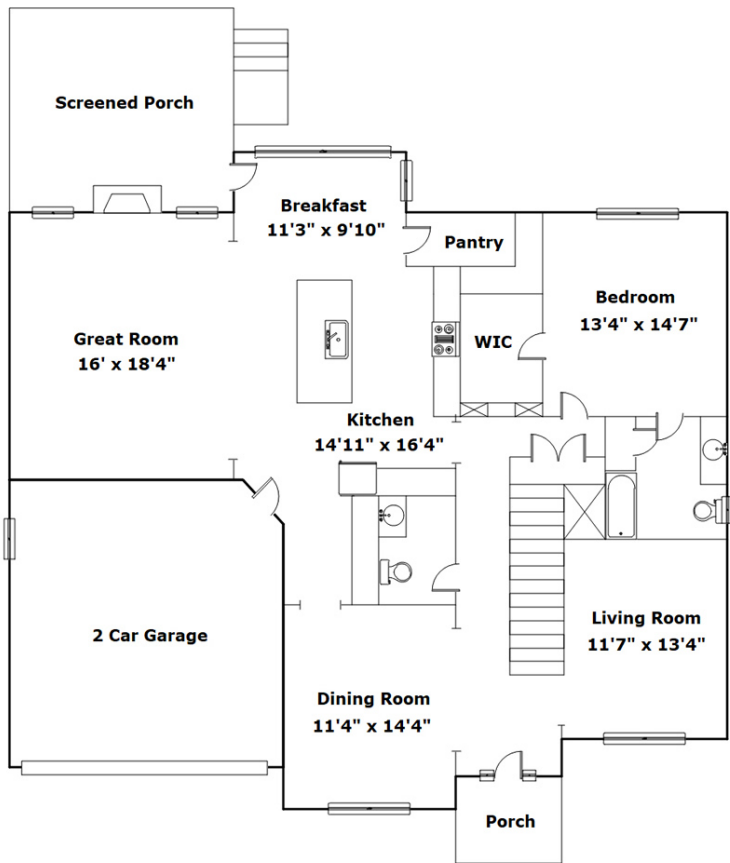

Information is deemed reliable but not guaranteed!

Virtual Tour:

<https://tours.look2homes.com/index/24974>

Becki Ashby

Cell Phone: 803-240-1167

beckiashby@gmail.com

<http://www.beckiashby.com/>