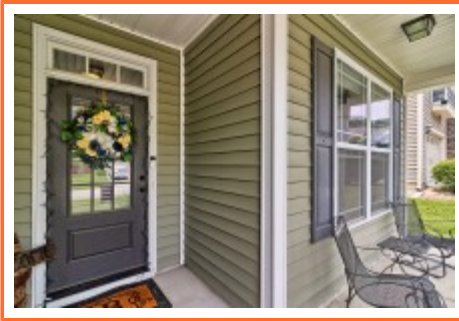

NextHome
SPECIALISTS

**113 Dove Chase Trail
Lexington,, SC 29072**

Virtual Tour:
<https://tours.look2homes.com/index/24924>

Debbie McIver
Cell Phone: 803-600-8852
debbie@nexthomespecialists.com
<http://homebuyingwithdebbie.com/>