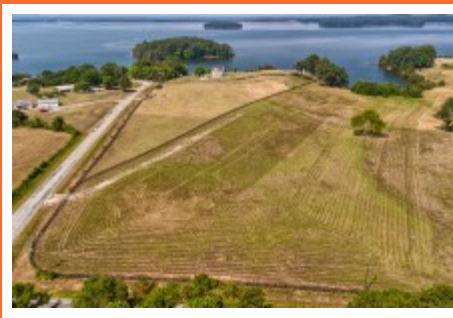

**Lot 3 State Highway 215 S Lakeside View Circle 196
Jenkinsville ,, SC 29036**

Virtual Tour:
<https://tours.look2homes.com/index/24896>

Terri Scheper
Office Phone: 803-600-4485
Cell Phone: 803-600-4485
terrinxthome@gmail.com
<http://www.29036info.com>