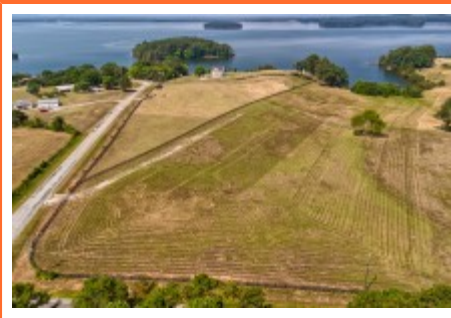

**Lot 3 State Highway 215 S Lakeside View Circle 196  
Jenkinsville ,, SC 29036**

**Virtual Tour:**  
<https://tours.look2homes.com/index/24896>

**Terri Scheper**  
Office Phone: 803-600-4485  
Cell Phone: 803-600-4485  
terrinxthome@gmail.com  
<http://www.29036info.com>