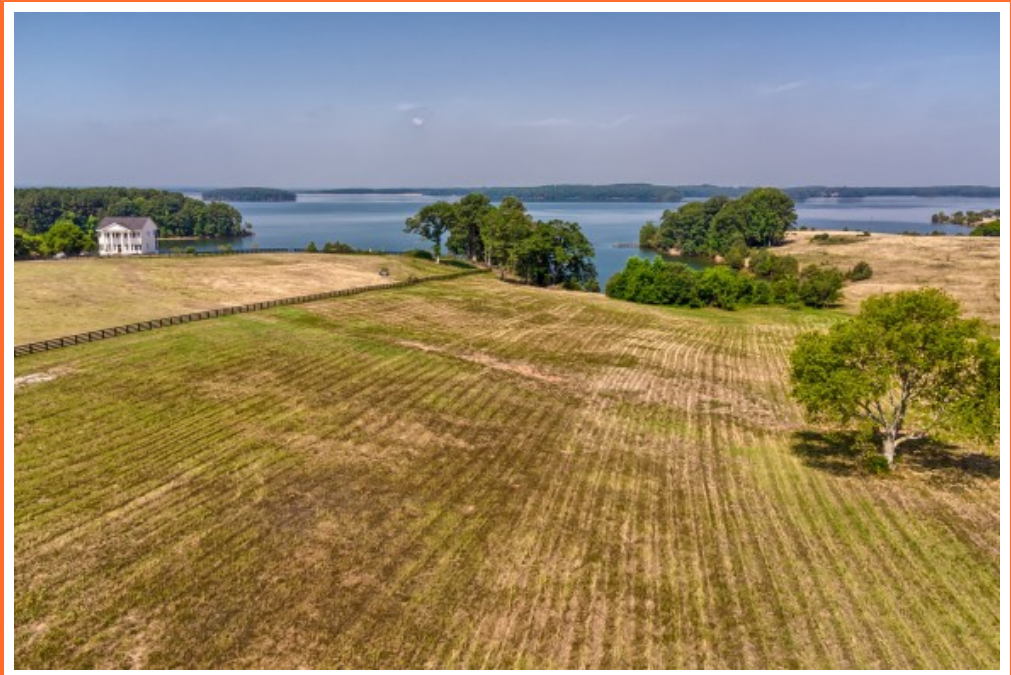

**Lot 3 State Highway 215 S Lakeside View Circle 196
Jenkinsville ,, SC 29036**

Virtual Tour:
<https://tours.look2homes.com/index/24896>

Terri Scheper
Office Phone: 803-600-4485
Cell Phone: 803-600-4485
terrinxthome@gmail.com
<http://www.29036info.com>