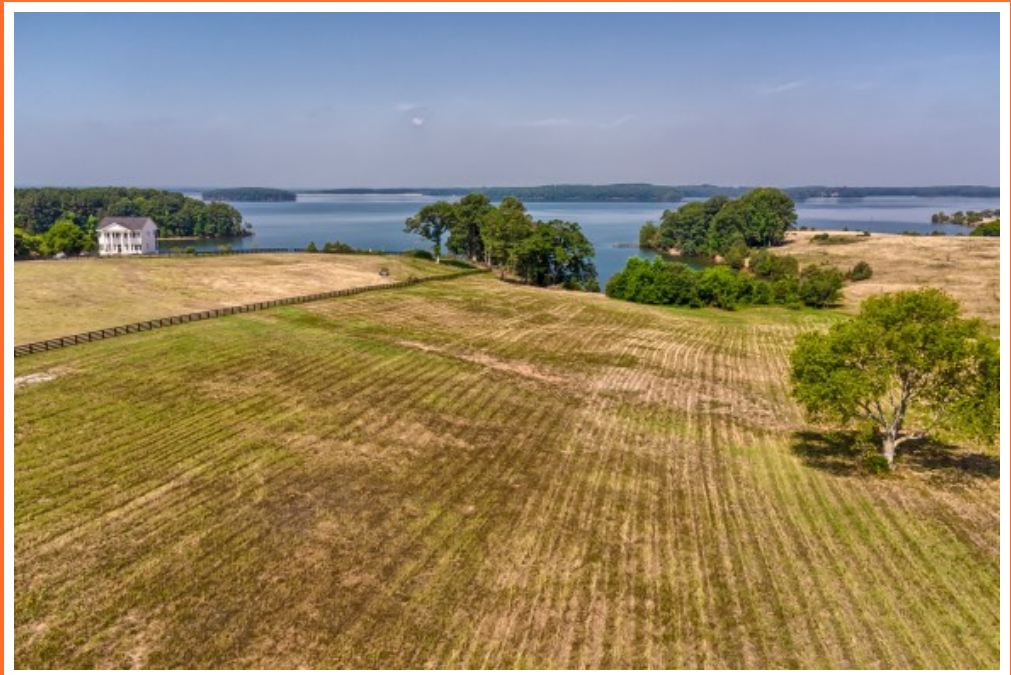

**Lot 3 State Highway 215 S Lakeside View Circle 196  
Jenkinsville ,, SC 29036**

**Virtual Tour:**  
<https://tours.look2homes.com/index/24896>

**Terri Scheper**  
Office Phone: 803-600-4485  
Cell Phone: 803-600-4485  
terrinxthome@gmail.com  
<http://www.29036info.com>