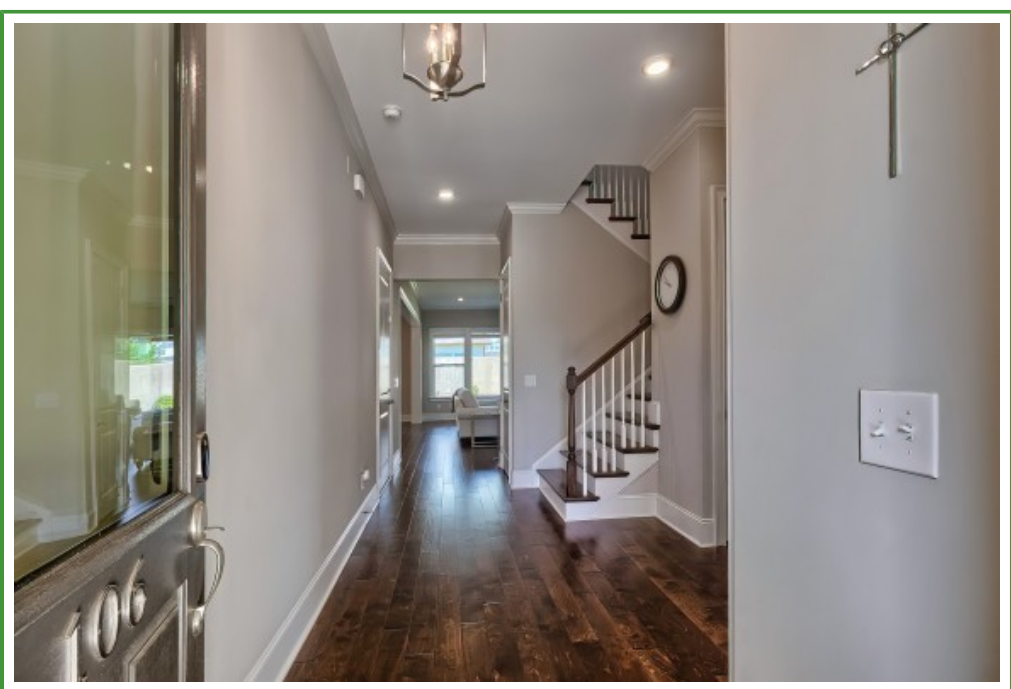

**Better
Homes**
and Gardens
REAL ESTATE

MEDLEY

**106 Emerald Vw Ct
Lexington,, SC 29072**

Virtual Tour:
<https://tours.look2homes.com/index/24889>

Sarah Bennett
Cell Phone: 803-807-0505
sarah@sarahtherealtor.com