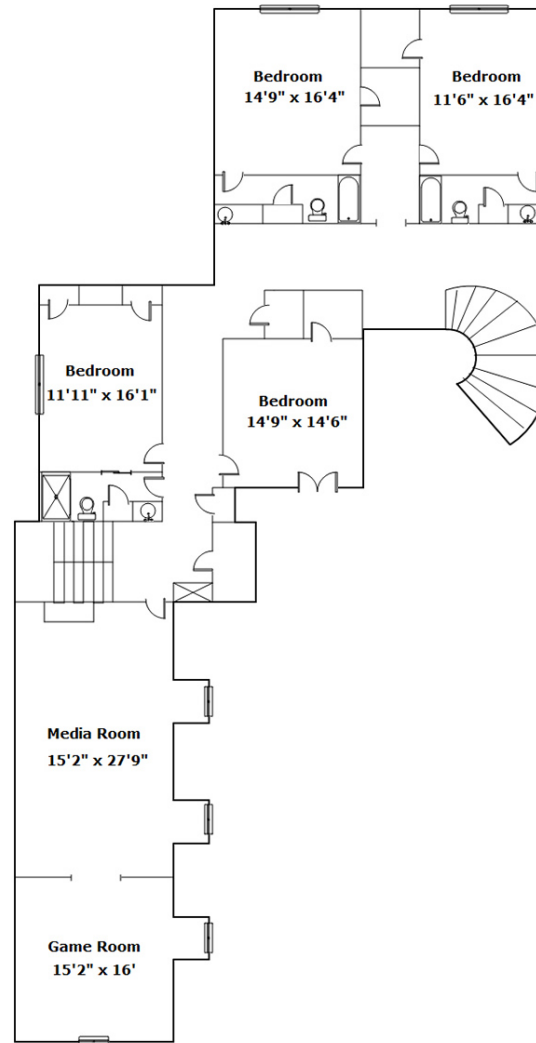

Information is deemed reliable but not guaranteed!

Virtual Tour:

<https://tours.look2homes.com/index/24873>