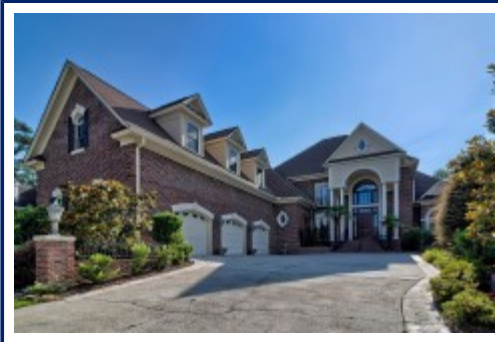

COLDWELL BANKER
REALTY

14 Ashworth Ln
Columbia,, SC 29206

SQFT

Total	6362
Main Level	3515
Upper Level	2847
Garage	1229

6 Beds

5 / 2 Baths

Virtual Tour: <https://tours.look2homes.com/index/24873>

The DuRant Team