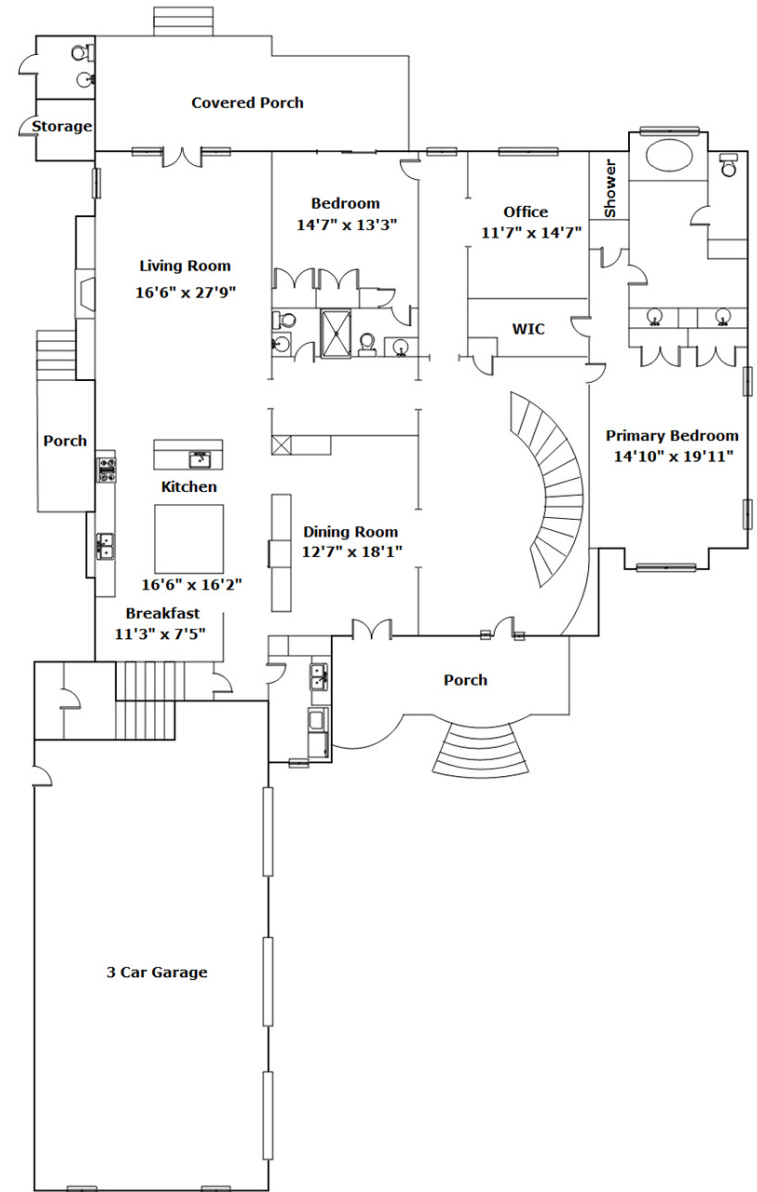

COLDWELL BANKER
REALTY

14 Ashworth Ln
Columbia,, SC 29206

SQFT

Total	6362
Main Level	3515
Upper Level	2847
Garage	1229

6 Beds

5 / 2 Baths

Virtual Tour: <https://tours.look2homes.com/index/24873>

The DuRant Team