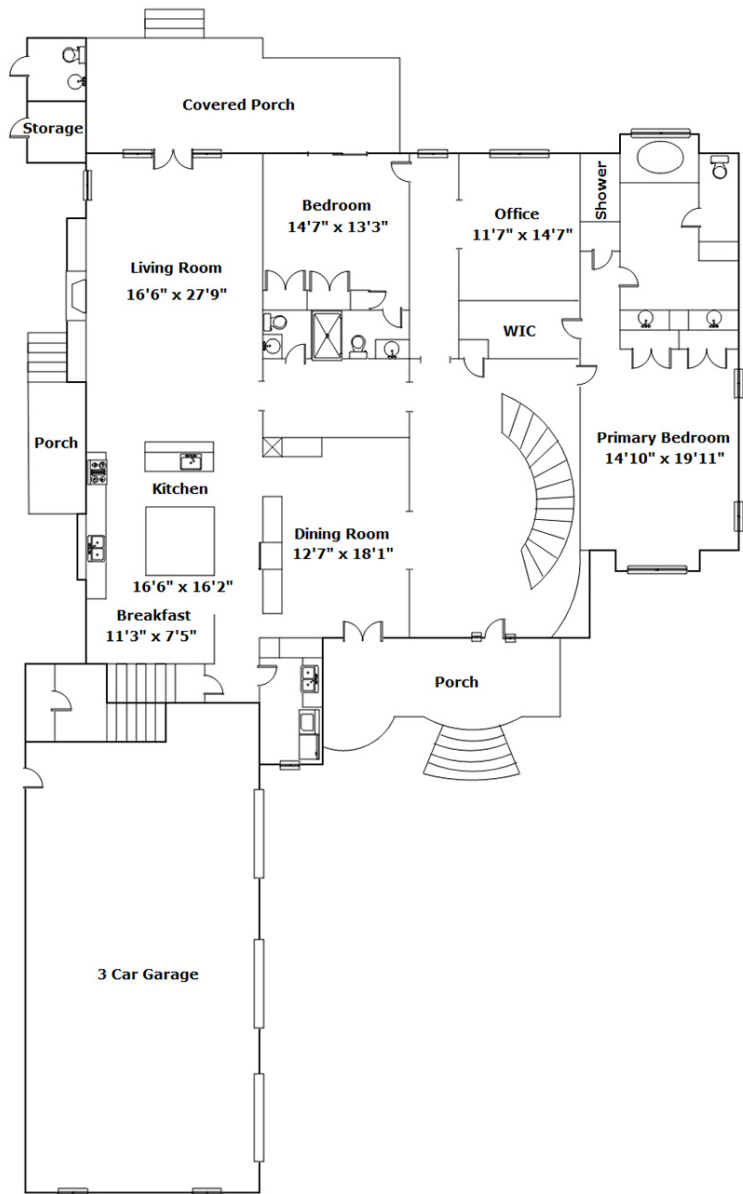

Information is deemed reliable but not guaranteed!

Virtual Tour:

<https://tours.look2homes.com/index/24873>