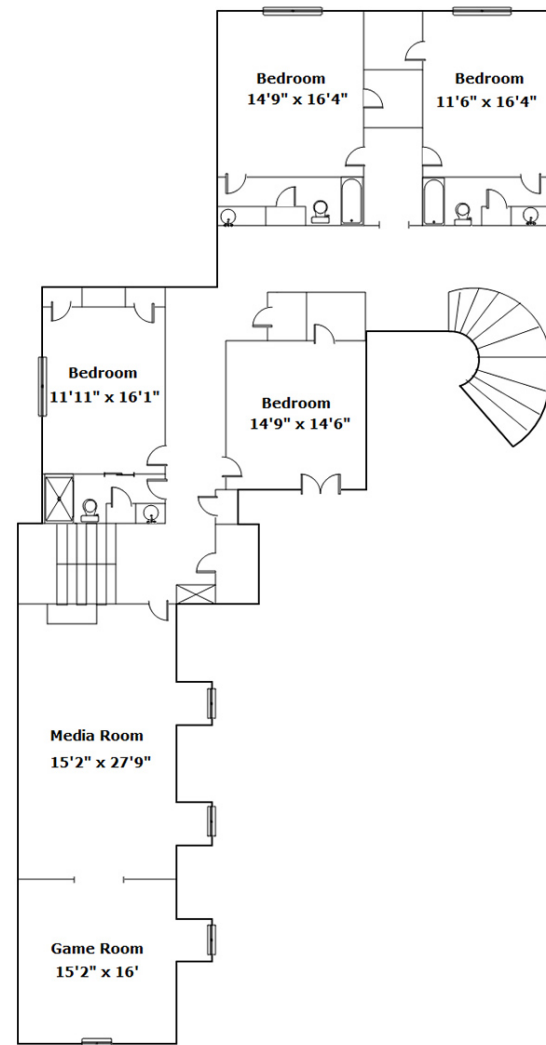

Information is deemed reliable but not guaranteed!