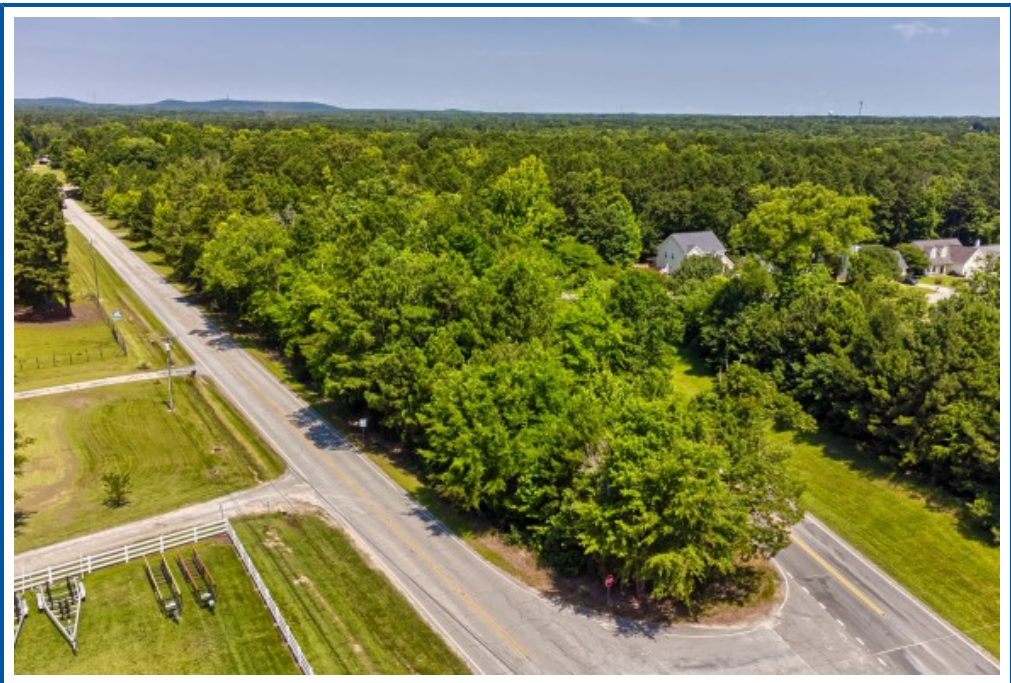

RE/MAX
Southern Collection

**Old Lexington Hwy
Chapin,, SC 29036**

Virtual Tour:

<https://tours.look2homes.com/index/24837>

Terence Smith

Cell Phone: 803-429-7916

rterencesmith@gmail.com

Information is deemed reliable but not guaranteed!