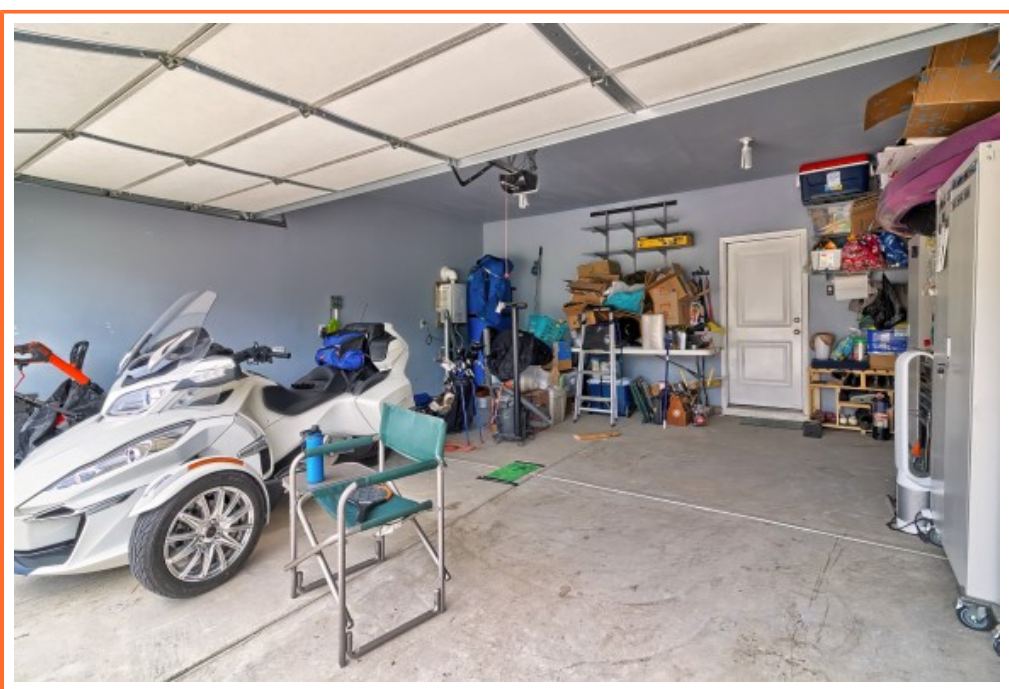

NextHome
SPECIALISTS

**336 Amalfi Dr
Chapin,, SC 29036**

Virtual Tour:
<https://tours.look2homes.com/index/24828>

Terri Scheper
Office Phone: 803-600-4485
Cell Phone: 803-600-4485
terrinxthome@gmail.com
<http://www.29036info.com>