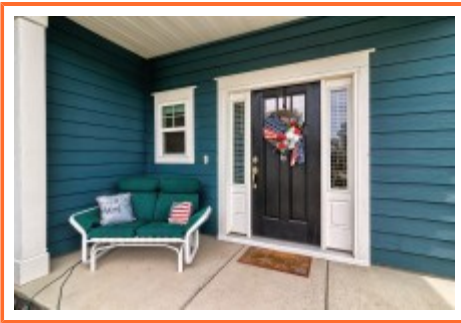

NextHome
SPECIALISTS

**336 Amalfi Dr
Chapin,, SC 29036**

Virtual Tour:
<https://tours.look2homes.com/index/24828>

Terri Scheper
Office Phone: 803-600-4485
Cell Phone: 803-600-4485
terrinxthome@gmail.com
<http://www.29036info.com>