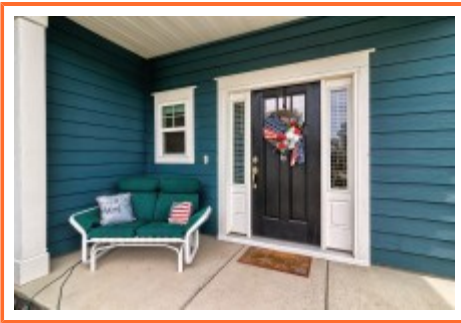

**NextHome**  
SPECIALISTS

**336 Amalfi Dr  
Chapin,, SC 29036**

**Virtual Tour:**  
<https://tours.look2homes.com/index/24828>

**Terri Scheper**  
Office Phone: 803-600-4485  
Cell Phone: 803-600-4485  
terrinxthome@gmail.com  
<http://www.29036info.com>